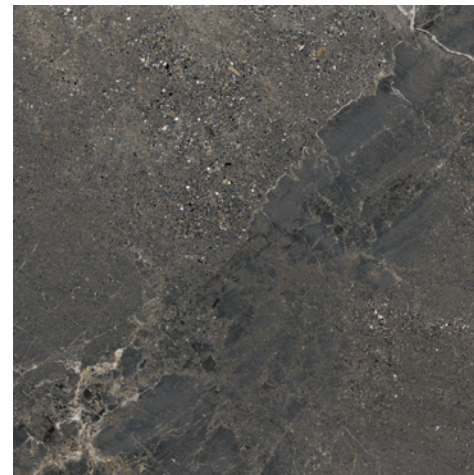

MOOD*

Variation is an inherent property of tiles and stone. Sizes are nominal and may include a joint.