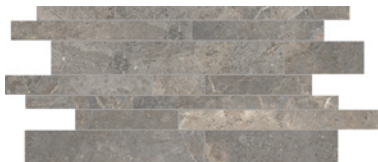

300x600mm Mosaics

MATT

Linen, Bristle, Organic, Shadow and Mood

300x300mm Mosaics

MATT

Linen, Bristle, Organic, Shadow and Mood