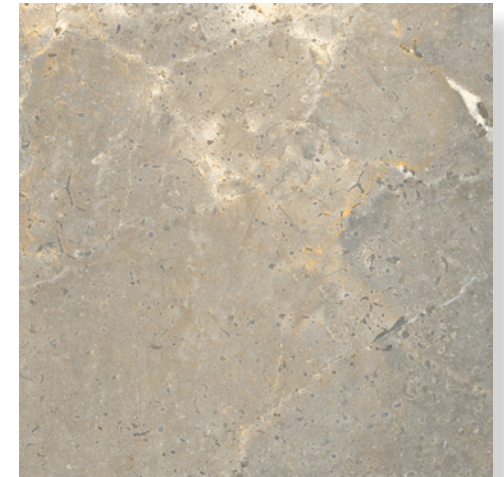

Roche

PRODUCT SPECIFICATIONS

SIZES	FINISHES	SLIP RATING	TILE EDGE
300x600mm	MATT	P3 Pendulum	RECTIFIED
600x600mm	MATT	P3 Pendulum	RECTIFIED
600x600mm	HAMMERED	P4 Pendulum	RECTIFIED

*Special order only - Subject to stock availability overseas, please allow 10-12 weeks lead time from date of order confirmation. Minimum quantity may apply.

FORMATS

ORGANIC

Variation is an inherent property of tiles and stone. Sizes are nominal and may include a joint.