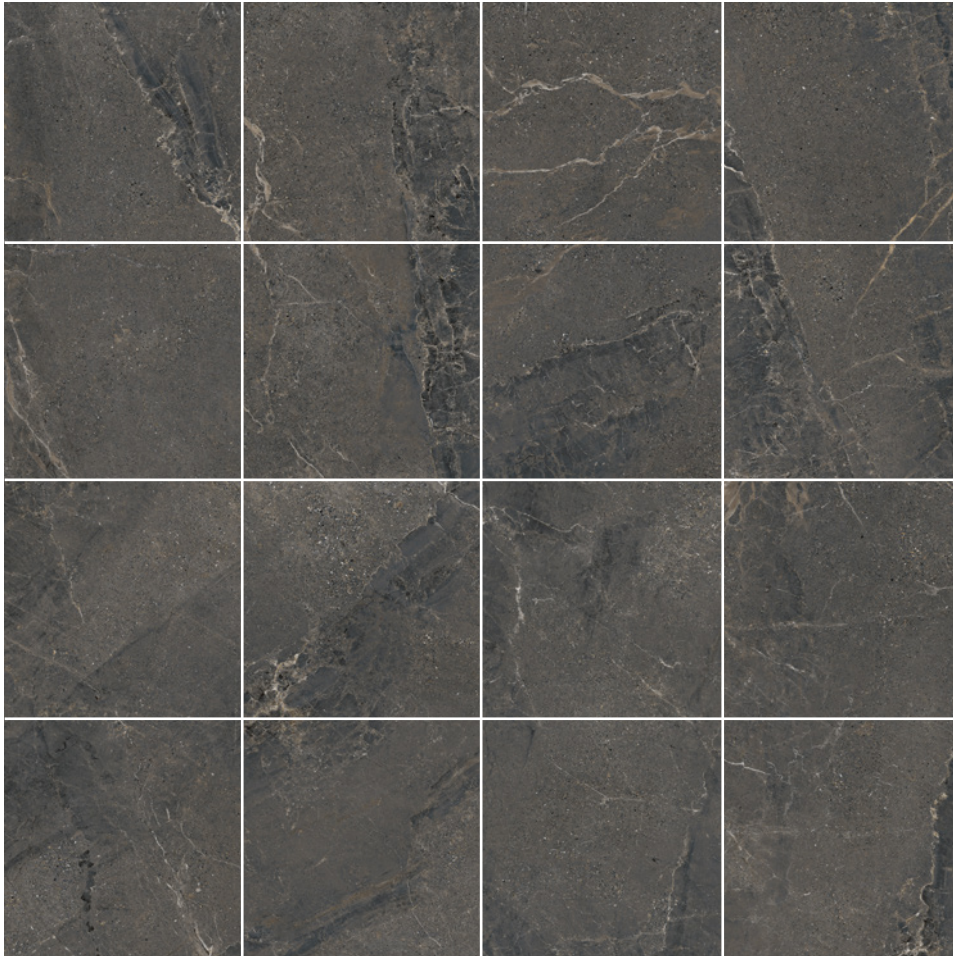

Roche

MOOD VARIATION

600x600mm