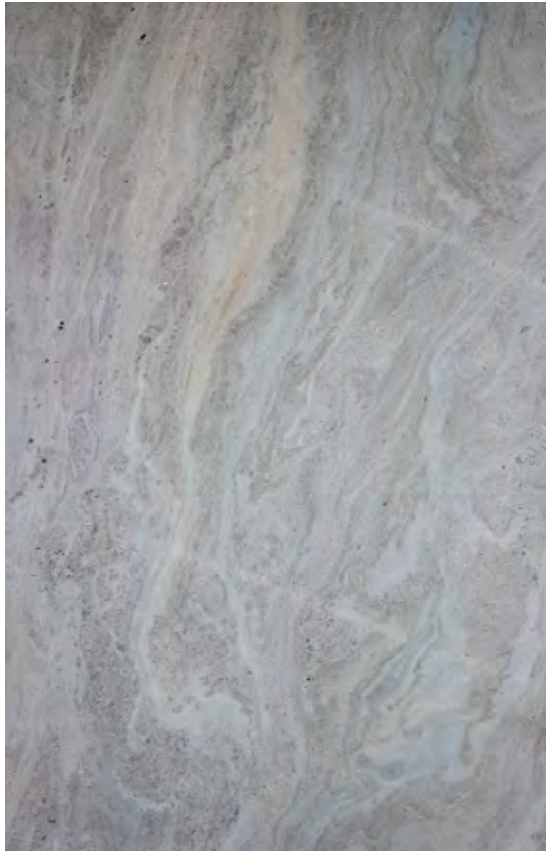

LLORET MARBLE HONED

Natural Stone Slabs

PRODUCT SPECIFICATIONS

SIZES	FINISHES	TILE EDGE
20mm RANDOM SLAB	HONED	RECTIFIED

MANOR GREY LIMESTONE HONED

Natural Stone Slabs

PRODUCT SPECIFICATIONS

SIZES	FINISHES	TILE EDGE
20mm RANDOM SLAB	POLISH	RECTIFIED