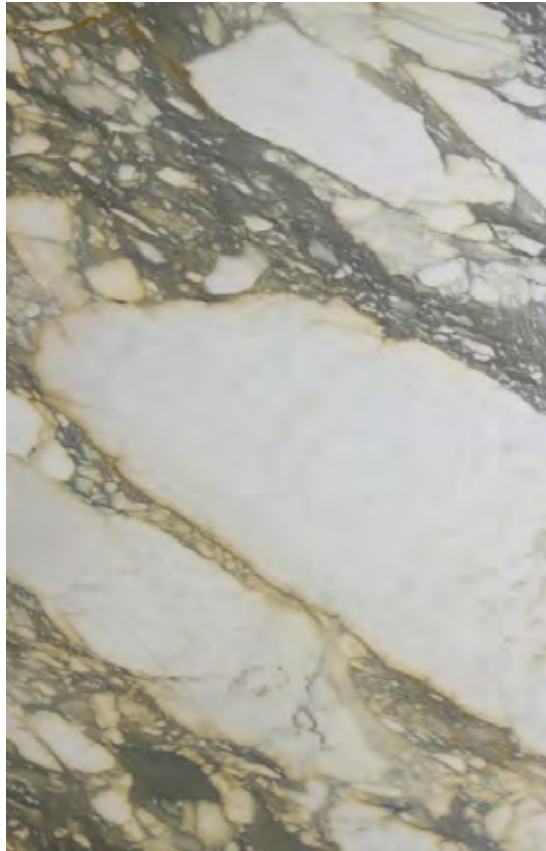

Natural Stone Slabs

PRODUCT SPECIFICATIONS

SIZES	FINISHES	TILE EDGE
20mm RANDOM SLAB	HONED	RECTIFIED