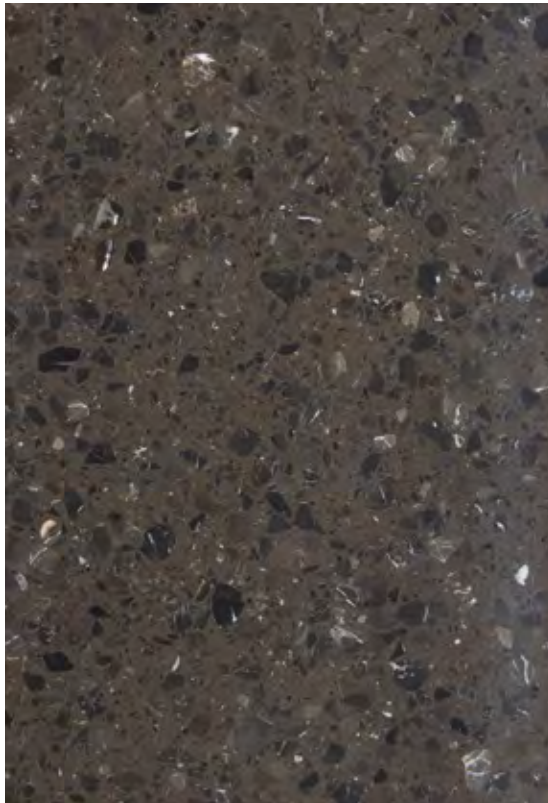

Natural Stone Slabs

PRODUCT SPECIFICATIONS

SIZES	FINISHES	TILE EDGE
2400x1600x20mm	HONED	RECTIFIED