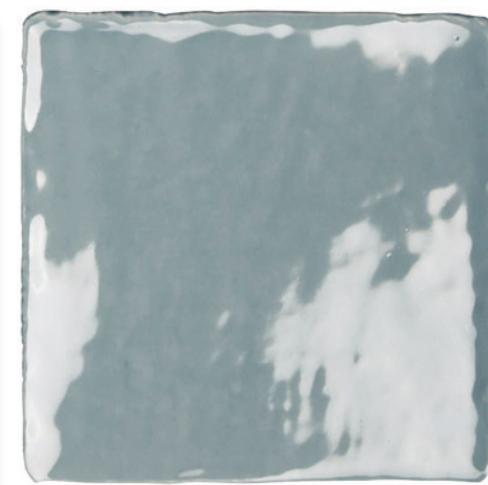

Billow

PRODUCT TYPE: Ceramic Wall Tile

COLOURS: Blanc, Azul and Graphite

SIZES: 100x100mm
Non-Rectified edges

FINISHES/USAGE: Gloss/Wall only

AESTHETIC QUALITIES: Undulated, raw finish

ORIGIN: Spain

VARIATION:

V2

With its organic, rough edges and undulated finish, BILLOW is perfect for projects requiring a raw, rustic look.

Billow

PRODUCT SPECIFICATIONS

| SIZES | FINISHES | TILE EDGE |
|-----------|----------|---------------|
| 100x100mm | GLOSS | NON-RECTIFIED |

FORMATS

BLANC GLOSS

AZUL GLOSS

CHARCOAL GLOSS

Billow

Billow