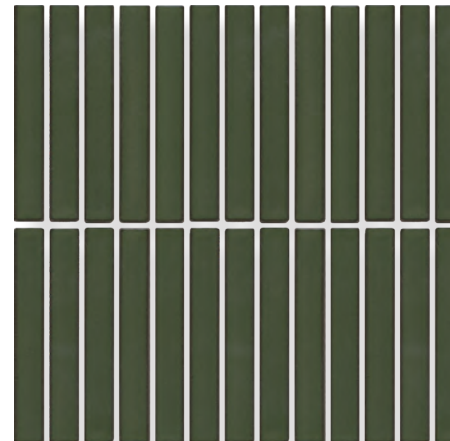

Scoop

PRODUCT SPECIFICATIONS

SIZES	FINISHES	TILE EDGE
20x145mm	GLOSS	NON-RECTIFIED

FORMAT

TERRA GLOSS

DARK TAN GLOSS

BOTTLE GREEN GLOSS

CHARCOAL GLOSS