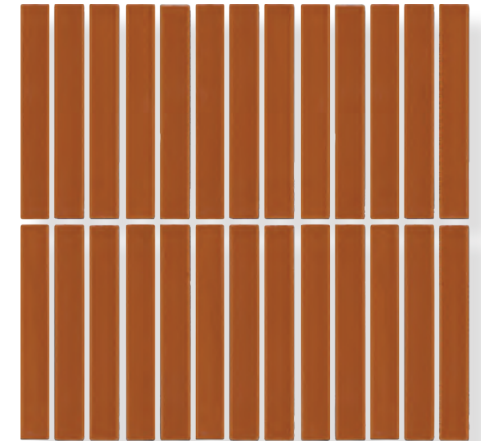

Scoop

PRODUCT SPECIFICATIONS

SIZES	FINISHES	TILE EDGE
20x145mm	GLOSS	NON-RECTIFIED

FORMAT

TERRA GLOSS

DARK TAN GLOSS

BOTTLE GREEN GLOSS

CHARCOAL GLOSS