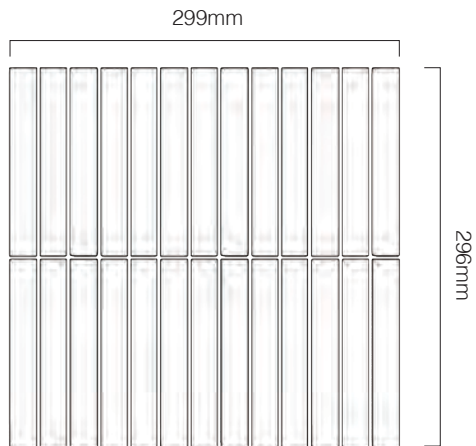

Scoop

PRODUCT TYPE: Glazed Porcelain Mosaic

COLOURS: White, Pale Putty, Olive, Sky Blue, Terra, Dark Tan, Bottle Green and Charcoal

SIZES: 296x299mm (Sheet size)
20x145mm (Individual mosaic size)
Non-Rectified edges

Scoop

PRODUCT SPECIFICATIONS

SIZES	FINISHES	TILE EDGE
20x145mm	GLOSS	NON-RECTIFIED

FORMAT

WHITE GLOSS

PALE PUTTY GLOSS

OLIVE GLOSS

SKY BLUE GLOSS

Scoop

PRODUCT SPECIFICATIONS

SIZES	FINISHES	TILE EDGE
20x145mm	GLOSS	NON-RECTIFIED

FORMAT

TERRA GLOSS

DARK TAN GLOSS

BOTTLE GREEN GLOSS

CHARCOAL GLOSS