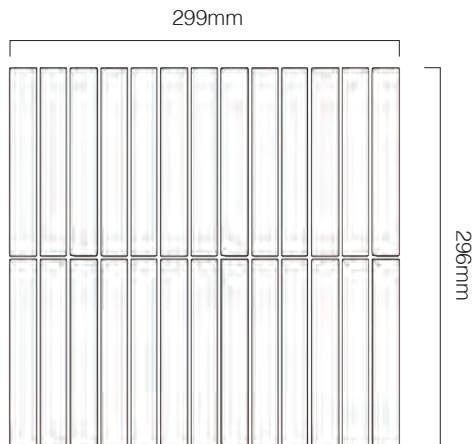

Scoop

PRODUCT TYPE: Glazed Porcelain Mosaic

COLOURS: White, Pale Putty, Olive, Sky Blue, Terra, Dark Tan, Bottle Green and Charcoal

SIZES: 296x299mm (Sheet size)
20x145mm (Individual mosaic size)
Non-Rectified edges

FINISHES/USAGE: Gloss (Wall only)

AESTHETIC QUALITIES: Glazed, stack bond mosaic with subtle antique edges

TECHNICAL DATA: More technical data on the last page

VARIATION:

V1

The SCOOP series is a glazed porcelain mosaic in a stack bond format with a subtle antique edge and a concave surface. SCOOP is perfect for bathrooms, kitchens and feature walls and is available in a gloss finish.

Scoop

PRODUCT SPECIFICATIONS

SIZES	FINISHES	TILE EDGE
20x145mm	GLOSS	NON-RECTIFIED

FORMAT

WHITE GLOSS

PALE PUTTY GLOSS

OLIVE GLOSS

SKY BLUE GLOSS

Scoop

PRODUCT SPECIFICATIONS

SIZES	FINISHES	TILE EDGE
20x145mm	GLOSS	NON-RECTIFIED

FORMAT

TERRA GLOSS

DARK TAN GLOSS

BOTTLE GREEN GLOSS

CHARCOAL GLOSS