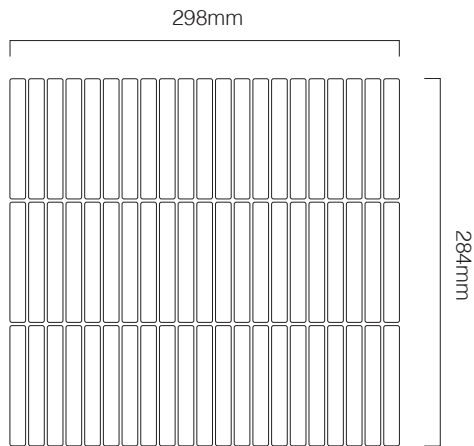

Dito

PRODUCT TYPE: Glazed Porcelain Mosaic

COLOURS: White, Grey, Teal and Black

SIZES: 284x298mm (Sheet size)
92x12mm (Individual mosaic size)
Non-Rectified edges

FINISHES/USAGE: Gloss (Wall only)

AESTHETIC QUALITIES: Glazed, stack bond mosaic with subtle antique edges

TECHNICAL DATA: More technical data on the last page

VARIATION:

V1

The DITO series is a glazed porcelain mosaic in a stack bond format with a subtle antique edge. DITO is perfect for bathrooms, kitchens and feature walls and is available in a gloss finish.

Dito

PRODUCT SPECIFICATIONS

SIZES	FINISHES	TILE EDGE
284x298mm	GLOSS	NON-RECTIFIED

FORMAT

WHITE GLOSS

GREY GLOSS

TEAL GLOSS

BLACK GLOSS