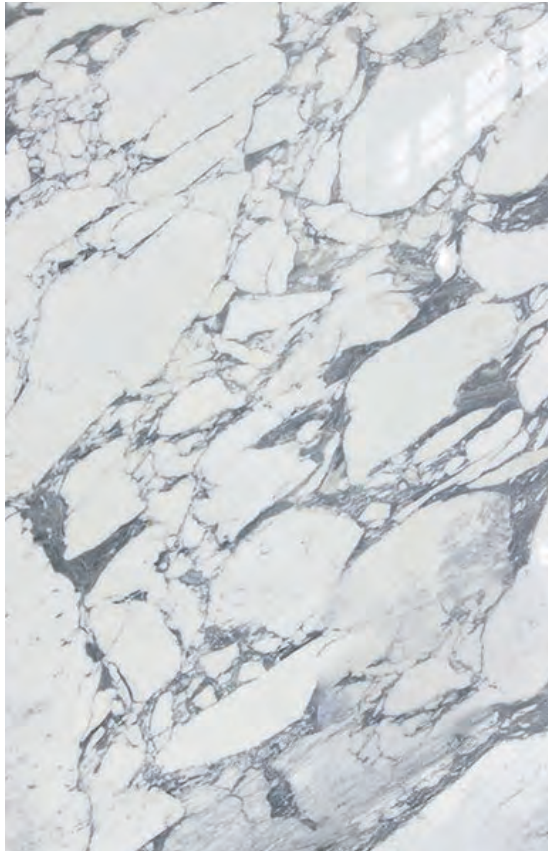

Natural Stone Slabs

PRODUCT SPECIFICATIONS

SIZES	FINISHES	TILE EDGE
20mm RANDOM SLAB	POLISH	RECTIFIED