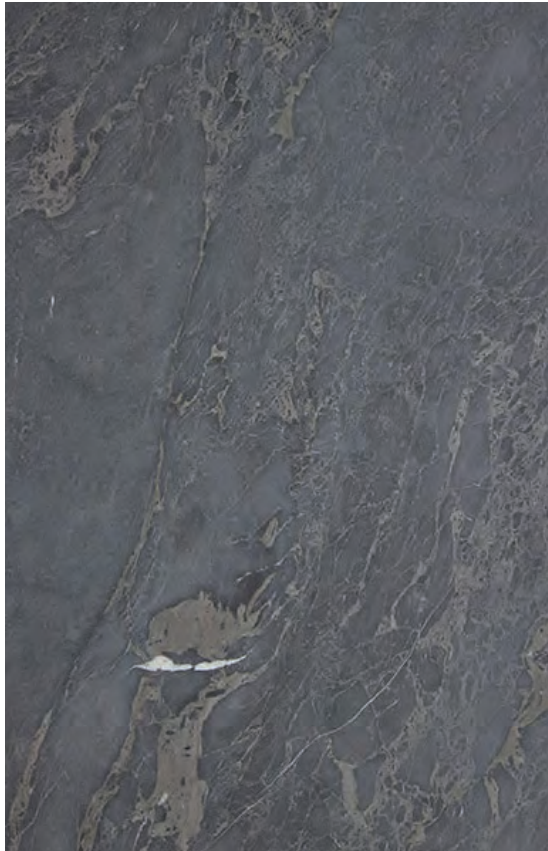

Natural Stone Slabs

PRODUCT SPECIFICATIONS

SIZES	FINISHES	TILE EDGE
20mm RANDOM SLAB	HONED	RECTIFIED