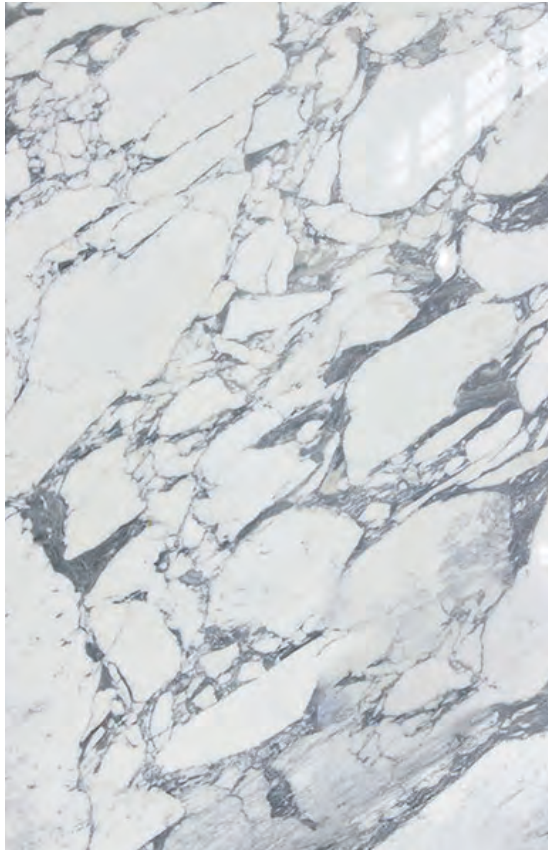

Natural Stone Slabs

PRODUCT SPECIFICATIONS

SIZES	FINISHES	TILE EDGE
20mm RANDOM SLAB	POLISH	RECTIFIED