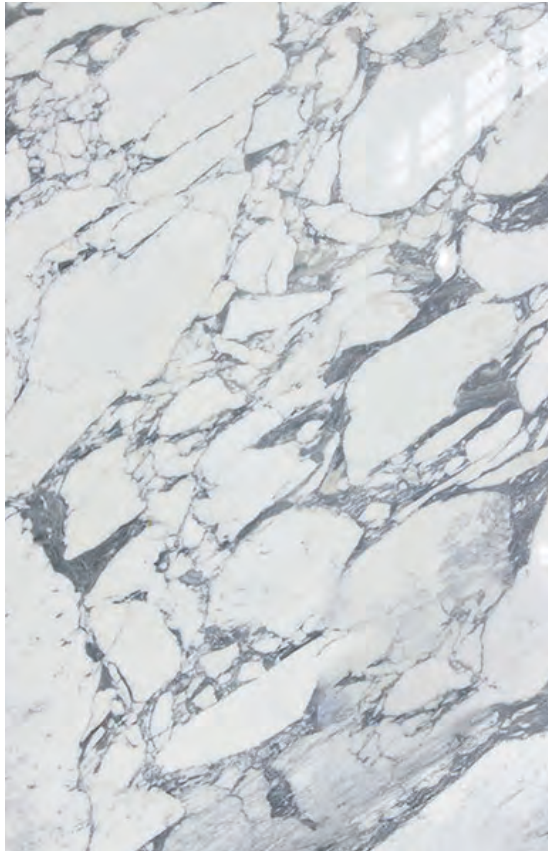

ARASHI MARBLE HONED

Natural Stone Slabs

PRODUCT SPECIFICATIONS

SIZES	FINISHES	TILE EDGE
20mm RANDOM SLAB	HONED	RECTIFIED

BELIZE GREY MARBLE HONED

Natural Stone Slabs

PRODUCT SPECIFICATIONS

SIZES	FINISHES	TILE EDGE
20mm RANDOM SLAB	POLISH	RECTIFIED