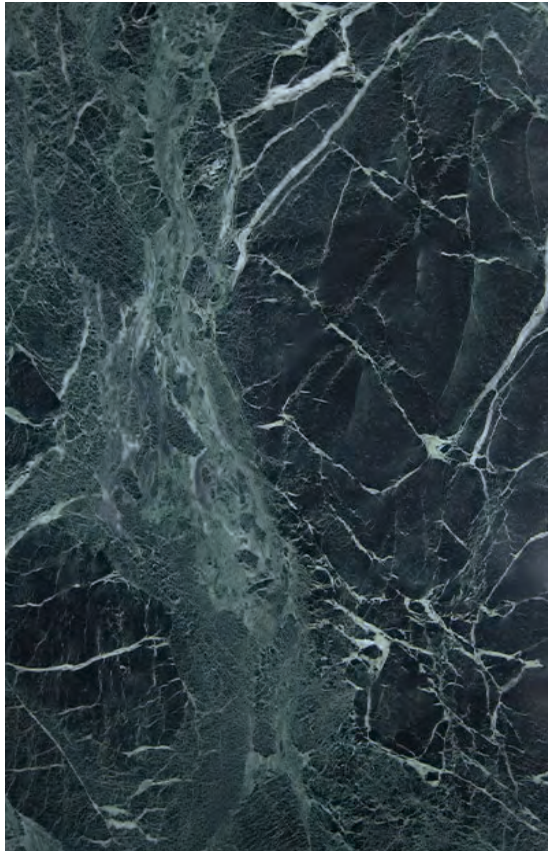

TRAVERTINO MAHOUGHANY POLISH

Natural Stone Slabs

PRODUCT SPECIFICATIONS

SIZES	FINISHES	TILE EDGE
20mm RANDOM SLAB	HONED	RECTIFIED

TRAVERTINO NOCE HONED

Natural Stone Slabs

PRODUCT SPECIFICATIONS

SIZES	FINISHES	TILE EDGE
20mm RANDOM SLAB	HONED	RECTIFIED