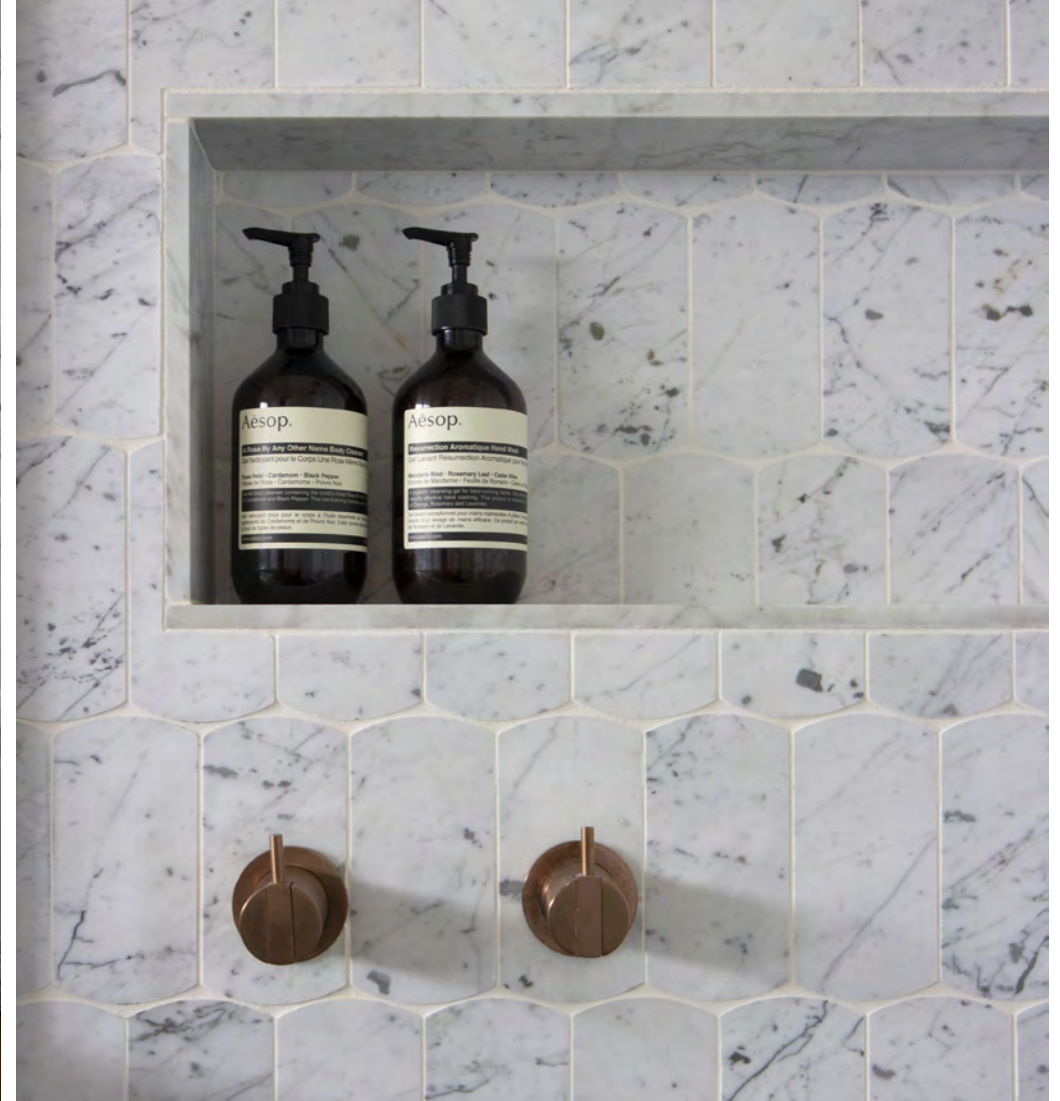

ICE JADE HONED

VERDE AOSTA HONED

Stone Arc