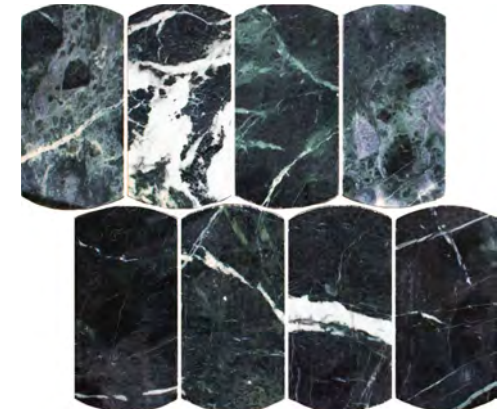

Stone Arc

PRODUCT TYPE: Natural Stone Mosaics

COLOURS: Bianco Gioia, Arabescato, Ice Jade, Verde Aosta

SIZES: 297x306mm
Rectified Edges

FINISHES/USAGE: Honed

AESTHETIC QUALITIES: Natural variation and unique shape

TECHNICAL DATA:

- Use adhesive suitable for moisture sensitive stone ie Mapei Keralastic T
- Use stone sensitive grout and silicones
- Seal before and after grouting

VARIATION:

V4

STONE ARC Series is quarried from natural stone around the world and features four colour variations in a contemporary polygon shape.

Stone Arc

PRODUCT SPECIFICATIONS

SIZES	FINISHES	TILE EDGE
297x306mm	HONED	RECTIFIED

FORMATS

297x306mm sheet

BIANCO GIOIA HONED

ARABESCATO HONED

ICE JADE HONED

VERDE AOSTA HONED

Stone Arc

Stone Arc

Stone Arc

Stone Arc