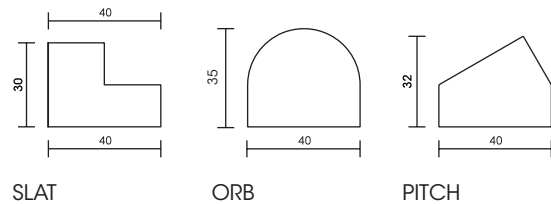

Flute

PRODUCT SPECIFICATIONS

SIZES	FINISHES	TILE EDGE
40x450mm	HONED	RECTIFIED

* Indent item - Subject to stock availability overseas, please allow 10-12 weeks lead time from date of order confirmation. Minimum quantity may apply.

FORMATS

PROFILES