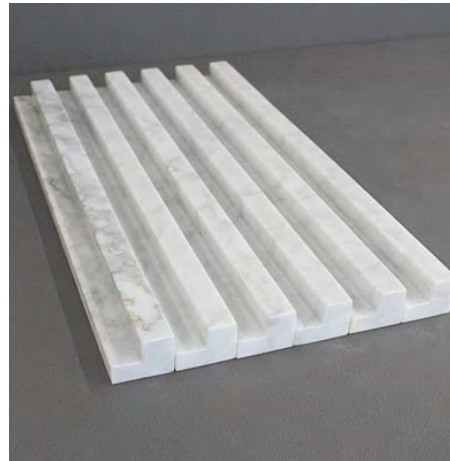

Flute

PRODUCT TYPE: Natural stone

COLOURS: Carrara C, Lloret, Epoca Blush, Rosso Levanto, Perla, Etienne and Calacatta Jade

SIZES: 40x450mm
Rectified edges

FINISHES/USAGE: Honed/Wall Only

AESTHETIC QUALITIES: Natural veining and unique shapes

Flute

CARRARA C

PRODUCT SPECIFICATIONS

SIZES	FINISHES	TILE EDGE
40x450mm	HONED	RECTIFIED

* Indent item - Subject to stock availability overseas, please allow 10-12 weeks lead time from date of order confirmation. Minimum quantity may apply.

FORMATS

PROFILES

SLAT HONED

ORB HONED

PITCH HONED*

LLORET

SLAT HONED

PITCH HONED*

Flute

PRODUCT SPECIFICATIONS

SIZES	FINISHES	TILE EDGE
40x450mm	HONED	RECTIFIED

* Indent item - Subject to stock availability overseas, please allow 10-12 weeks lead time from date of order confirmation. Minimum quantity may apply.