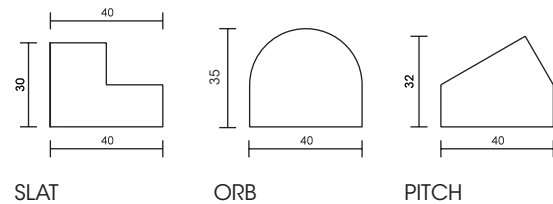

Flute

CARRARA C

PRODUCT SPECIFICATIONS

SIZES	FINISHES	TILE EDGE
40x450mm	HONED	RECTIFIED

* Indent item - Subject to stock availability overseas, please allow 10-12 weeks lead time from date of order confirmation. Minimum quantity may apply.

FORMATS

PROFILES

SLAT HONED