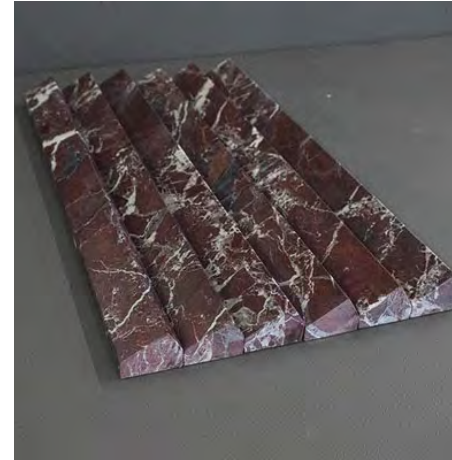

Flute

PRODUCT TYPE: Natural stone

COLOURS: Carrara C, Lloret, Epoca Blush, Rosso Levanto, Perla, Etienne and Calacatta Jade

SIZES: 40x450mm
Rectified edges

FINISHES/USAGE: Honed/Wall Only

AESTHETIC QUALITIES: Natural veining and unique shapes

Flute

CARRARA C

PRODUCT SPECIFICATIONS

SIZES	FINISHES	TILE EDGE
40x450mm	HONED	RECTIFIED

* Indent item - Subject to stock availability overseas, please allow 10-12 weeks lead time from date of order confirmation. Minimum quantity may apply.

FORMATS

PROFILES

EPOCA BLUSH

PITCH HONED

ROSSO LEVANTO

PITCH HONED*

PERLA

SLAT HONED*

ETIENNE

PITCH HONED*

CALACATTA JADE

ORB HONED*

SLAT HONED*

Flute

Flute

Flute