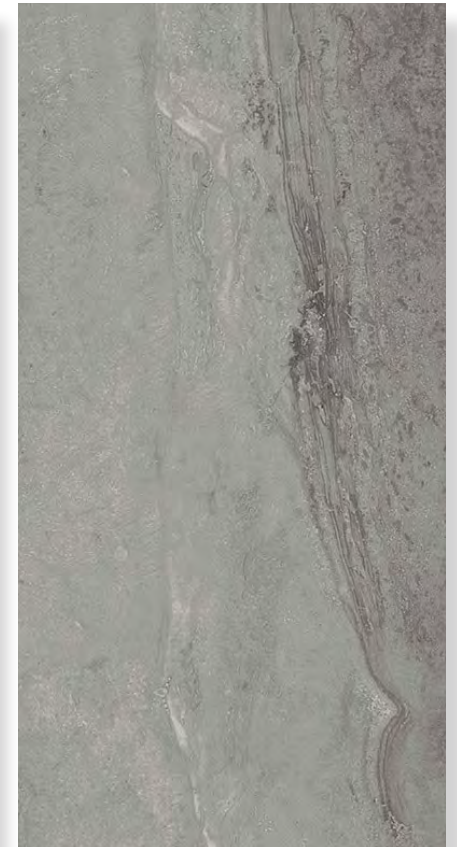

Arch

PRODUCT TYPE: Porelain Glazed

COLOURS: White, Grey and Taupe

TILE SIZES: 450x900mm
Rectified edges

TILE FINISHES/USAGE: Matt/Wall and Floor

AESTHETIC QUALITIES: Travertine look, large format

TILE TECHNICAL DATA: More technical information on last page

VARIATION:

V3

ARCH is our latest travertine inspired series featuring three realistic colours and a large format suitable for both wall and floor.

Arch

PRODUCT SPECIFICATIONS - TILES

SIZES	FINISHES	SLIP RATING	TILE EDGE
450x900mm	MATT	-	RECTIFIED

FORMATS

WHITE MATT

GREY MATT

TAUPE MATT

VARIATION

Arch

Variation is an inherent property of tiles and stone. Sizes are nominal and may include a joint.

Arch