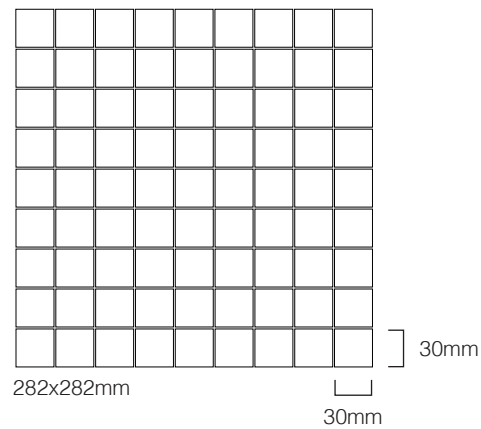

Stone Mosaics

SQUARE

PRODUCT SPECIFICATIONS

SIZES	FINISHES	TILE EDGE
282x282mm	HONED	RECTIFIED

FORMATS

SQUARE PIETRA GREY HONED