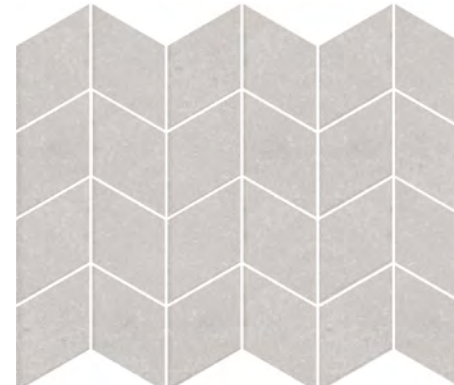

Stone Mosaics

CHEVRON

PRODUCT SPECIFICATIONS

| SIZES | FINISHES | TILE EDGE |
|-----------|----------|-----------|
| 247x320mm | HONED | RECTIFIED |

FORMATS

CHEVRON PIETRA GREY HONED

CHEVRON PERLA HONED

CHEVRON NERO HONED