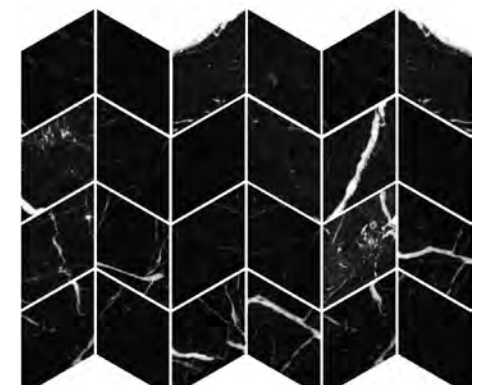

CHEVRON NERO HONED