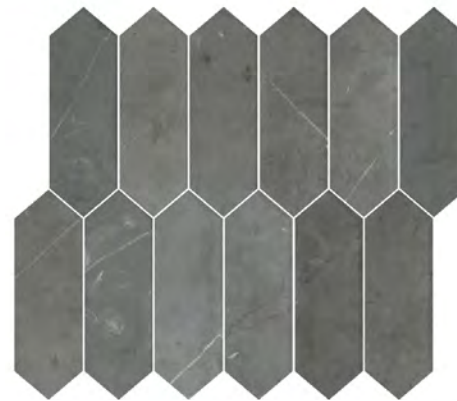

CHEVRON ITALIAN CARRARA HONED

CHEVRON ITALIAN STATUARIO HONED

Stone Mosaics

POLYGON

PRODUCT SPECIFICATIONS

| SIZES | FINISHES | TILE EDGE |
|-----------|----------|-----------|
| 268x308mm | HONED | RECTIFIED |

FORMATS

268x308mm

POLYGON PIETRA GREY HONED

POLYGON PERLA TUMBLED

POLYGON NERO HONED

POLYGON ITALIAN CARRARA HONED

POLYGON ITALIAN STATUARIO HONED

Stone Mosaics