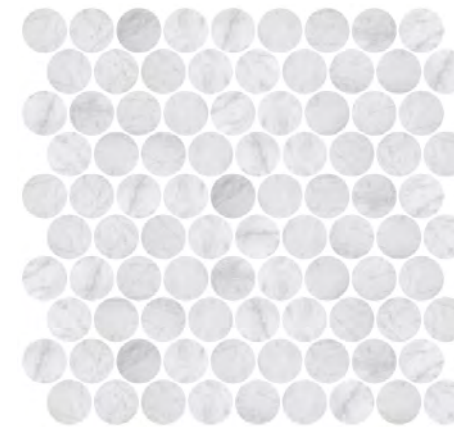

PENNY

PRODUCT SPECIFICATIONS

| SIZES | FINISHES | TILE EDGE |
|-----------|----------|-----------|
| 273x282mm | HONED | RECTIFIED |

FORMATS

273x282mm

PENNY PIETRA GREY HONED

PENNY PERLA HONED

PENNY NERO HONED