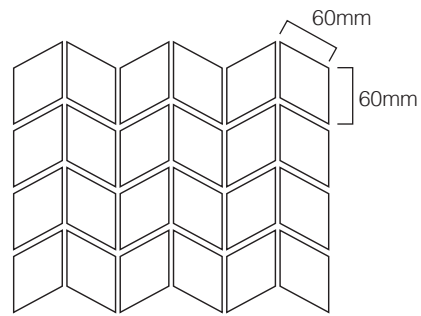

Stone Mosaics

PRODUCT TYPE: Natural Stone Mosaics

COLOURS: Pietra Grey, Italian Carrara, Nero, Perla, and Italian Statuario

SIZES: 247x320mm, 268x308mm, 273x282mm, 282x282mm, 272x282 and 75x300mm
Rectified edges

Stone Mosaics

CHEVRON

PRODUCT SPECIFICATIONS

| SIZES | FINISHES | TILE EDGE |
|-----------|----------|-----------|
| 247x320mm | HONED | RECTIFIED |

FORMATS

CHEVRON PIETRA GREY HONED

CHEVRON PERLA HONED

CHEVRON NERO HONED

PENNY

PRODUCT SPECIFICATIONS

| SIZES | FINISHES | TILE EDGE |
|-----------|----------|-----------|
| 273x282mm | HONED | RECTIFIED |

FORMATS

273x282mm

PENNY PIETRA GREY HONED

PENNY PERLA HONED

PENNY NERO HONED

PRODUCT SPECIFICATIONS

| SIZES | FINISHES | TILE EDGE |
|----------|----------|-----------|
| 75x300mm | HONED | RECTIFIED |

FORMATS

75x300mm

BRICKS PIETRA GREY HONED

BRICKS NERO HONED

BRICKS ITALIAN CARRARA HONED