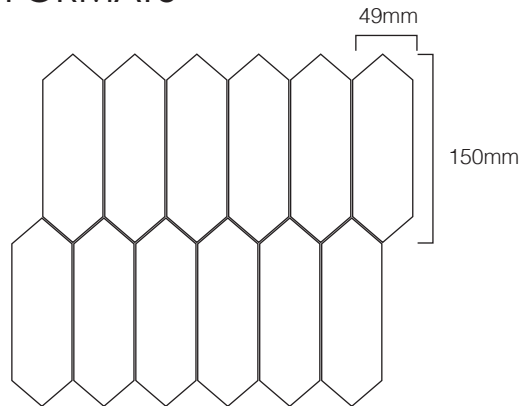

CHEVRON ITALIAN CARRARA HONED

CHEVRON ITALIAN STATUARIO HONED

Stone Mosaics

POLYGON

PRODUCT SPECIFICATIONS

| SIZES | FINISHES | TILE EDGE |
|-----------|----------|-----------|
| 268x308mm | HONED | RECTIFIED |

FORMATS

268x308mm

POLYGON PIETRA GREY HONED

POLYGON PERLA TUMBLED

POLYGON NERO HONED

POLYGON ITALIAN CARRARA HONED

POLYGON ITALIAN STATUARIO HONED

Stone Mosaics

PENNY

PRODUCT SPECIFICATIONS

| SIZES | FINISHES | TILE EDGE |
|-----------|----------|-----------|
| 273x282mm | HONED | RECTIFIED |

FORMATS

273x282mm

PENNY PIETRA GREY HONED

PENNY PERLA HONED

PENNY NERO HONED

PRODUCT SPECIFICATIONS

| SIZES | FINISHES | TILE EDGE |
|----------|----------|-----------|
| 75x300mm | HONED | RECTIFIED |

FORMATS

75x300mm

BRICKS PIETRA GREY HONED

BRICKS NERO HONED

BRICKS ITALIAN CARRARA HONED