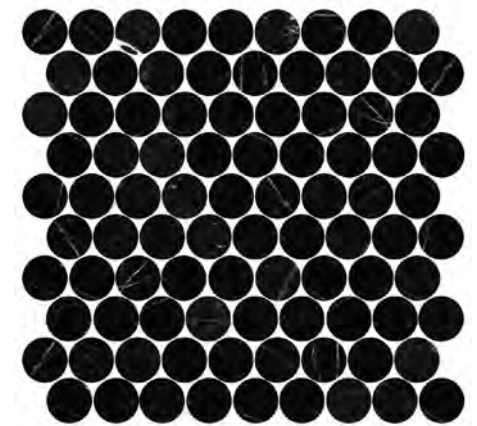

PENNY

PRODUCT SPECIFICATIONS

| SIZES | FINISHES | TILE EDGE |
|-----------|----------|-----------|
| 273x282mm | HONED | RECTIFIED |

FORMATS

273x282mm

PENNY PIETRA GREY HONED

PENNY PERLA HONED

PENNY NERO HONED