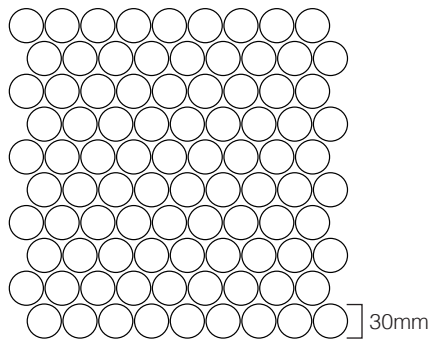

CHEVRON ITALIAN CARRARA HONED

CHEVRON ITALIAN STATUARIO HONED

Stone Mosaics

POLYGON

PRODUCT SPECIFICATIONS

| SIZES | FINISHES | TILE EDGE |
|-----------|----------|-----------|
| 268x308mm | HONED | RECTIFIED |

FORMATS

268x308mm

POLYGON PIETRA GREY HONED

POLYGON PERLA TUMBLED

POLYGON NERO HONED

POLYGON ITALIAN CARRARA HONED

POLYGON ITALIAN STATUARIO HONED

Stone Mosaics

PENNY

PRODUCT SPECIFICATIONS

| SIZES | FINISHES | TILE EDGE |
|-----------|----------|-----------|
| 273x282mm | HONED | RECTIFIED |

FORMATS

273x282mm

PENNY PIETRA GREY HONED

PENNY PERLA HONED

PENNY NERO HONED

PRODUCT SPECIFICATIONS

| SIZES | FINISHES | TILE EDGE |
|----------|----------|-----------|
| 75x300mm | HONED | RECTIFIED |

FORMATS

75x300mm

BRICKS PIETRA GREY HONED

BRICKS NERO HONED

BRICKS ITALIAN CARRARA HONED