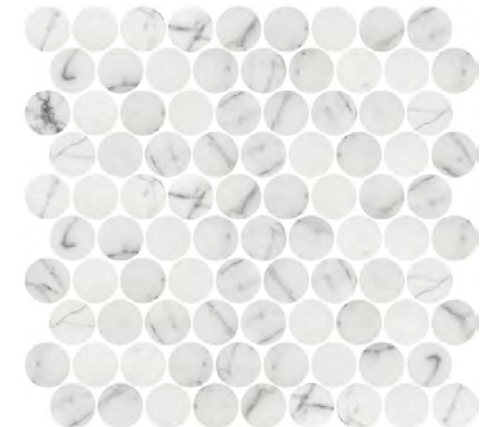

PENNY ITALIAN STATUARIO HONED