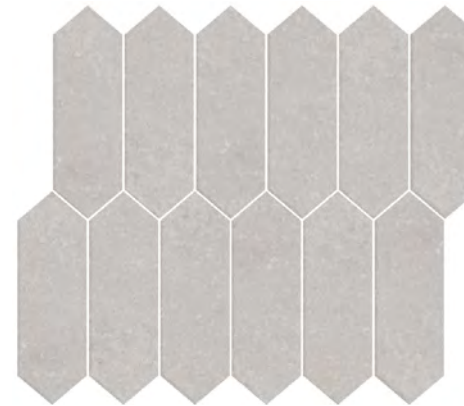

POLYGON PERLA TUMBLED