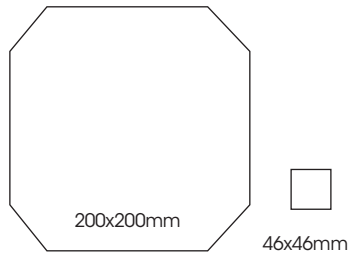

Victoria

PRODUCT TYPE: Glazed Porcelain

COLOURS: White, Black, Carrara and Marquina

SIZES: 200x200mm
Non-Rectified edges

FINISHES/USAGE: Matt (Wall and floor)

ORIGIN: Spain

VARIATION:

V1

VICTORIA replicates the classic Victorian look of the past. Small square pieces are sold separately in white or black. 25 pieces needed per square metre.

Victoria

PRODUCT SPECIFICATIONS

SIZES	FINISHES	TILE EDGE
200x200mm	MATT	NON-RECTIFIED

FORMATS

Small square pieces are sold seperately in white or black.
25 pieces needed per square metre.

WHITE MATT

BLACK MATT

WHITE

BLACK

CARRARA MATT

MARQUINA MATT