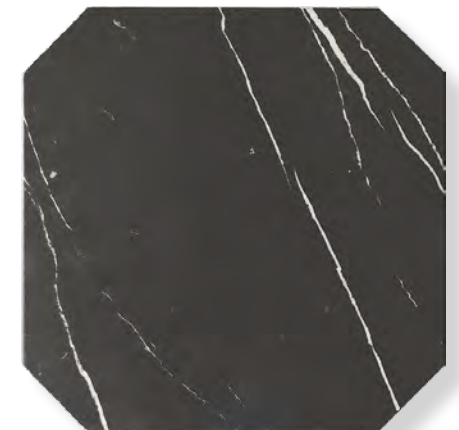

Victoria

PRODUCT TYPE: Glazed Porcelain

COLOURS: White, Black, Carrara and Marquina

SIZES: 200x200mm
Non-Rectified edges

FINISHES/USAGE: Matt (Wall and floor)

ORIGIN: Spain

VARIATION:

V1

VICTORIA replicates the classic Victorian look of the past. Small square pieces are sold separately in white or black. 25 pieces needed per square metre.

Victoria

PRODUCT SPECIFICATIONS

SIZES	FINISHES	TILE EDGE
200x200mm	MATT	NON-RECTIFIED

FORMATS

Small square pieces are sold seperately in white or black.
25 pieces needed per square metre.

WHITE MATT

BLACK MATT

WHITE

BLACK

CARRARA MATT

MARQUINA MATT