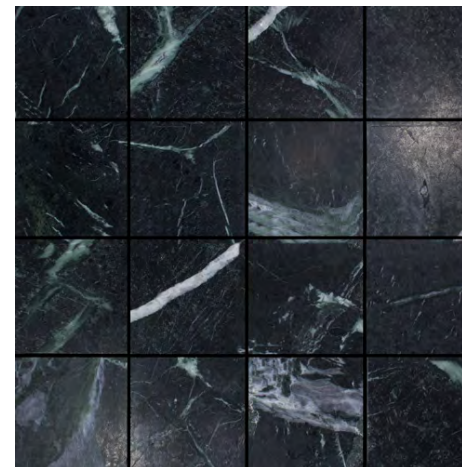

Stone75

PRODUCT TYPE: Natural Stone Mosaics

COLOURS: Carrara C, Ice Jade, Verde Aosta and Bluestone

SIZES: 305x305mm sheet
Rectified edges

FINISHES/USAGE: Honed

AESTHETIC QUALITIES: Natural stone

TECHNICAL DATA:

- Use adhesive suitable for moisture sensitive stone ie Mapei Keralastic T
- Use stone sensitive grout and silicon
- Seal before and after grouting

VARIATION:

V4

STONE75 series is quarried from natural stone around the world and features four colour variations in a 75x75mm shape.

Stone75

PRODUCT SPECIFICATIONS

SIZES	FINISHES	TILE EDGE
305x305mm	HONED	RECTIFIED

FORMATS

305x305mm sheet

CARRARA C HONED

ICE JADE HONED

VERDE AOSTA HONED