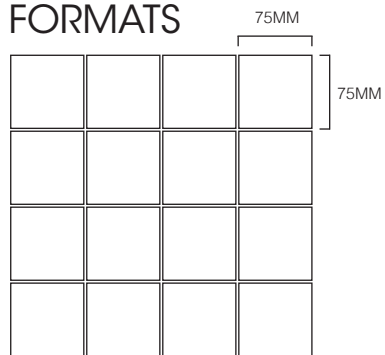

Stone75

PRODUCT TYPE: Natural Stone Mosaics

COLOURS: Carrara C, Ice Jade, Verde Aosta and Bluestone

SIZES: 305x305mm sheet
Rectified edges

FINISHES/USAGE: Honed

AESTHETIC QUALITIES: Natural stone

TECHNICAL DATA:

- Use adhesive suitable for moisture sensitive stone ie Mapei Keralastic T
- Use stone sensitive grout and silicon
- Seal before and after grouting

VARIATION:

V4

STONE75 series is quarried from natural stone around the world and features four colour variations in a 75x75mm shape.

Stone75

PRODUCT SPECIFICATIONS

SIZES	FINISHES	TILE EDGE
305x305mm	HONED	RECTIFIED

FORMATS

305x305mm sheet

CARRARA C HONED

ICE JADE HONED

VERDE AOSTA HONED