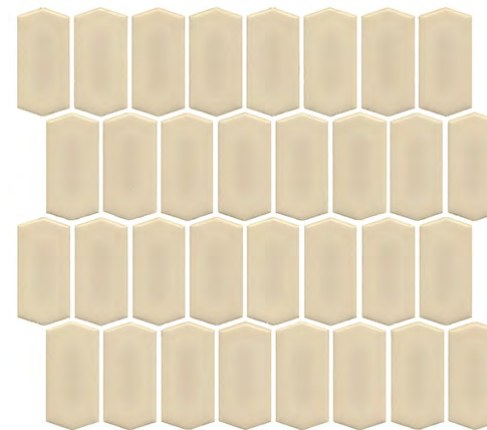

FORMATS

297x307mm sheet

WHITE MATT

WHITE GLOSS

FORGED IRON MATT

FORGED IRON GLOSS

Savoy

PRODUCT SPECIFICATIONS

| SIZES | FINISHES | SLIP RATING | TILE EDGE |
|-----------|----------|-------------|---------------|
| 297x307mm | GLOSS | - | NON-RECTIFIED |
| 297x307mm | MATT | - | NON-RECTIFIED |

FORMATS

297x307mm sheet

CRYSTAL PINK GLOSS

PEARL BLUE GLOSS

ALMOND MILK GLOSS

GREY GLOSS

Savoy

PRODUCT SPECIFICATIONS

| SIZES | FINISHES | SLIP RATING | TILE EDGE |
|-----------|----------|-------------|---------------|
| 297x307mm | GLOSS | - | NON-RECTIFIED |
| 297x307mm | MATT | - | NON-RECTIFIED |

FORMATS

297x307mm sheet

DARK BLUE GLOSS

TEAL GLOSS

BITTER CHOCOLATE GLOSS

Savoy

Savoy