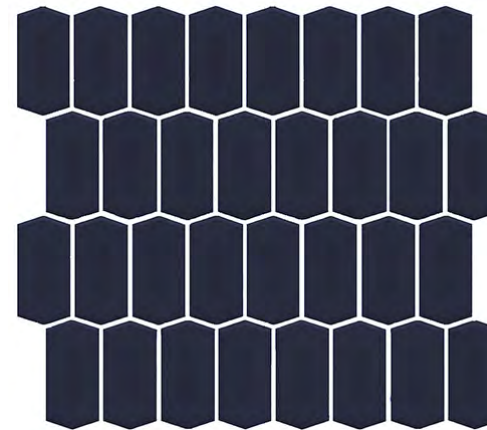

CRYSTAL PINK GLOSS

PEARL BLUE GLOSS

ALMOND MILK GLOSS

GREY GLOSS

Savoy

PRODUCT SPECIFICATIONS

| SIZES | FINISHES | SLIP RATING | TILE EDGE |
|-----------|----------|-------------|---------------|
| 297x307mm | GLOSS | - | NON-RECTIFIED |
| 297x307mm | MATT | - | NON-RECTIFIED |

FORMATS

297x307mm sheet

DARK BLUE GLOSS

TEAL GLOSS

BITTER CHOCOLATE GLOSS

Savoy

Savoy