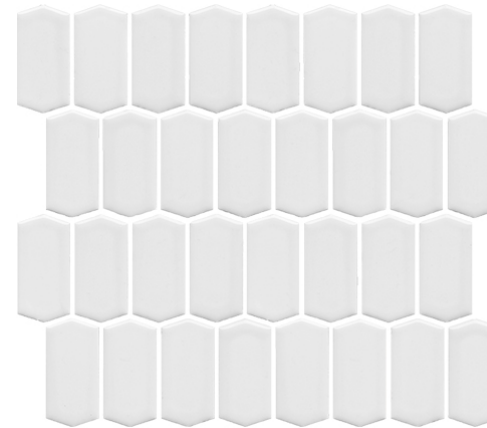

AESTHETIC QUALITIES: Polygon mosaic in modern colours

TECHNICAL DATA: See last page

VARIATION:

V1

Available in eleven colours and featuring modern, minimalistic tones, our new glazed porcelain SAVOY mosaics are a contemporary design on a classic shape.

Savoy

PRODUCT SPECIFICATIONS

| SIZES | FINISHES | SLIP RATING | TILE EDGE |
|-----------|----------|-------------|---------------|
| 297x307mm | GLOSS | - | NON-RECTIFIED |
| 297x307mm | MATT | - | NON-RECTIFIED |

FORMATS

297x307mm sheet

WHITE MATT

WHITE GLOSS

FORGED IRON MATT

FORGED IRON GLOSS

Savoy

PRODUCT SPECIFICATIONS