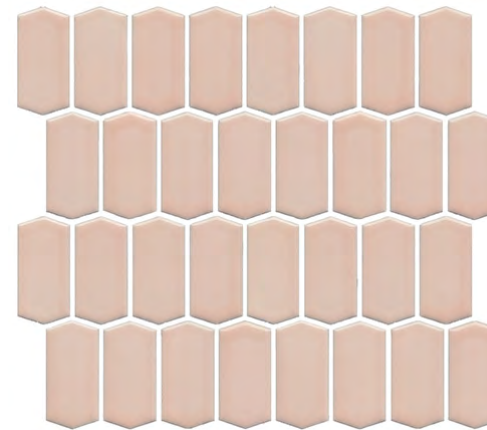

AESTHETIC QUALITIES: Polygon mosaic in modern colours

TECHNICAL DATA: See last page

VARIATION:

V1

Available in eleven colours and featuring modern, minimalistic tones, our new glazed porcelain SAVOY mosaics are a contemporary design on a classic shape.

FORMATS

297x307mm sheet

WHITE MATT

WHITE GLOSS

FORGED IRON MATT

FORGED IRON GLOSS

Savoy

PRODUCT SPECIFICATIONS

| SIZES | FINISHES | SLIP RATING | TILE EDGE |
|-----------|----------|-------------|---------------|
| 297x307mm | GLOSS | - | NON-RECTIFIED |
| 297x307mm | MATT | - | NON-RECTIFIED |

FORMATS

297x307mm sheet