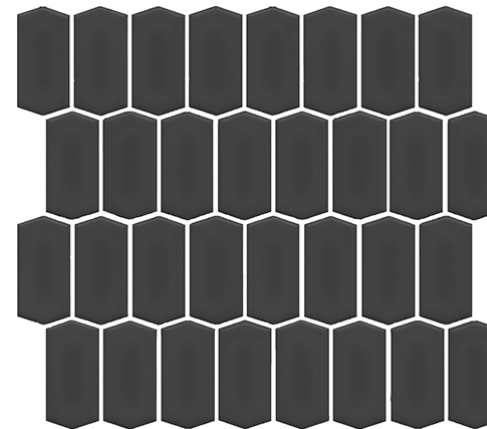

FORMATS

297x307mm sheet

WHITE MATT

WHITE GLOSS

FORGED IRON MATT

FORGED IRON GLOSS

Savoy

PRODUCT SPECIFICATIONS

| SIZES | FINISHES | SLIP RATING | TILE EDGE |
|-----------|----------|-------------|---------------|
| 297x307mm | GLOSS | - | NON-RECTIFIED |
| 297x307mm | MATT | - | NON-RECTIFIED |

FORMATS

297x307mm sheet