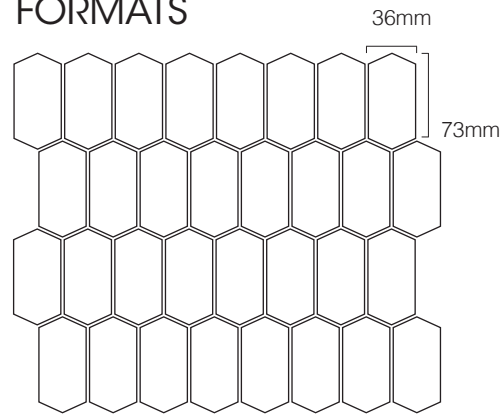

Savoy

PRODUCT SPECIFICATIONS

| SIZES | FINISHES | SLIP RATING | TILE EDGE |
|-----------|----------|-------------|---------------|
| 297x307mm | GLOSS | - | NON-RECTIFIED |
| 297x307mm | MATT | - | NON-RECTIFIED |

FORMATS

297x307mm sheet

WHITE MATT

WHITE GLOSS

FORGED IRON MATT

FORGED IRON GLOSS

Savoy

PRODUCT SPECIFICATIONS

| SIZES | FINISHES | SLIP RATING | TILE EDGE |
|-----------|----------|-------------|---------------|
| 297x307mm | GLOSS | - | NON-RECTIFIED |
| 297x307mm | MATT | - | NON-RECTIFIED |

FORMATS

297x307mm sheet

FORMATS

297x307mm sheet

DARK BLUE GLOSS

TEAL GLOSS

BITTER CHOCOLATE GLOSS

Savoy

Savoy