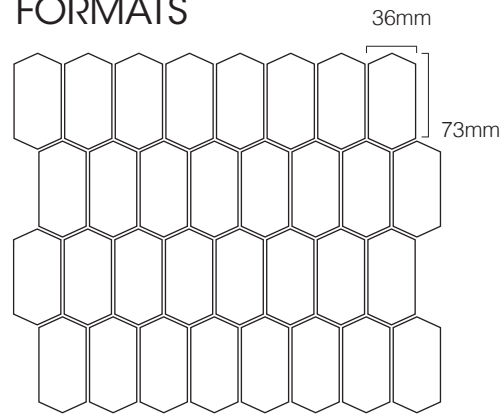

| SIZES | FINISHES | SLIP RATING | TILE EDGE |
|-----------|----------|-------------|---------------|
| 297x307mm | GLOSS | - | NON-RECTIFIED |
| 297x307mm | MATT | - | NON-RECTIFIED |

FORMATS

297x307mm sheet

CRYSTAL PINK GLOSS

PEARL BLUE GLOSS

ALMOND MILK GLOSS

GREY GLOSS

Savoy

PRODUCT SPECIFICATIONS

| SIZES | FINISHES | SLIP RATING | TILE EDGE |
|-----------|----------|-------------|---------------|
| 297x307mm | GLOSS | - | NON-RECTIFIED |
| 297x307mm | MATT | - | NON-RECTIFIED |

FORMATS

297x307mm sheet

DARK BLUE GLOSS

TEAL GLOSS

BITTER CHOCOLATE GLOSS

Savoy

Savoy