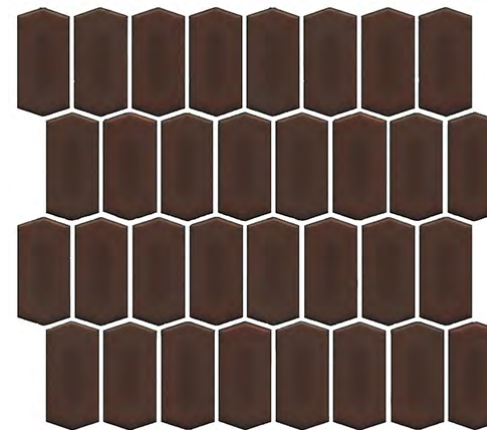

FORMATS

297x307mm sheet

DARK BLUE GLOSS

TEAL GLOSS

BITTER CHOCOLATE GLOSS

Savoy

Savoy