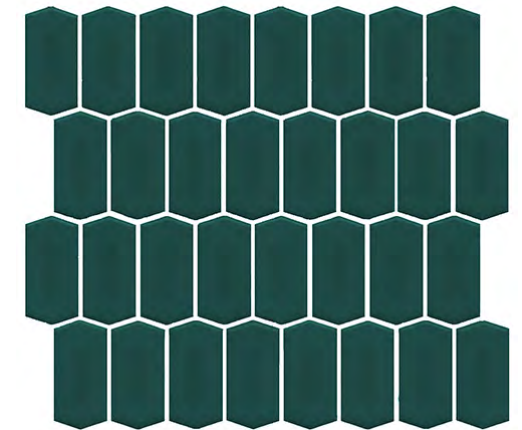

CRYSTAL PINK GLOSS

PEARL BLUE GLOSS

ALMOND MILK GLOSS

GREY GLOSS

Savoy

PRODUCT SPECIFICATIONS

| SIZES | FINISHES | SLIP RATING | TILE EDGE |
|-----------|----------|-------------|---------------|
| 297x307mm | GLOSS | - | NON-RECTIFIED |
| 297x307mm | MATT | - | NON-RECTIFIED |

FORMATS

297x307mm sheet

DARK BLUE GLOSS

TEAL GLOSS

BITTER CHOCOLATE GLOSS

Savoy

Savoy