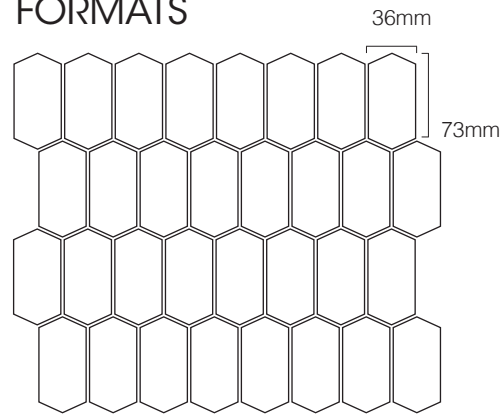

AESTHETIC QUALITIES: Polygon mosaic in modern colours

TECHNICAL DATA: See last page

VARIATION:

V1

Available in eleven colours and featuring modern, minimalistic tones, our new glazed porcelain SAVOY mosaics are a contemporary design on a classic shape.

Savoy

PRODUCT SPECIFICATIONS

| SIZES | FINISHES | SLIP RATING | TILE EDGE |
|-----------|----------|-------------|---------------|
| 297x307mm | GLOSS | - | NON-RECTIFIED |
| 297x307mm | MATT | - | NON-RECTIFIED |

FORMATS

297x307mm sheet

WHITE MATT

WHITE GLOSS

FORGED IRON MATT

FORGED IRON GLOSS

Savoy

PRODUCT SPECIFICATIONS

FORMATS

297x307mm sheet

DARK BLUE GLOSS

TEAL GLOSS

BITTER CHOCOLATE GLOSS

Savoy

Savoy