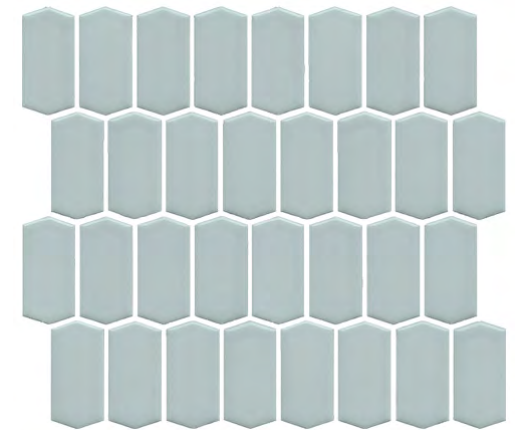

| SIZES | FINISHES | SLIP RATING | TILE EDGE |
|-----------|----------|-------------|---------------|
| 297x307mm | GLOSS | - | NON-RECTIFIED |
| 297x307mm | MATT | - | NON-RECTIFIED |

FORMATS

297x307mm sheet

CRYSTAL PINK GLOSS

PEARL BLUE GLOSS

ALMOND MILK GLOSS

GREY GLOSS

Savoy

PRODUCT SPECIFICATIONS

| SIZES | FINISHES | SLIP RATING | TILE EDGE |
|-----------|----------|-------------|---------------|
| 297x307mm | GLOSS | - | NON-RECTIFIED |
| 297x307mm | MATT | - | NON-RECTIFIED |