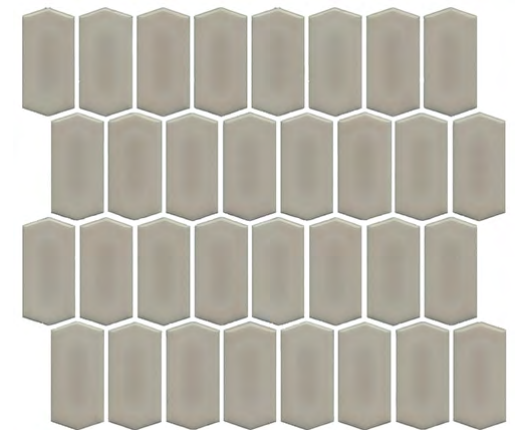

| SIZES | FINISHES | SLIP RATING | TILE EDGE |
|-----------|----------|-------------|---------------|
| 297x307mm | GLOSS | - | NON-RECTIFIED |
| 297x307mm | MATT | - | NON-RECTIFIED |

FORMATS

297x307mm sheet

CRYSTAL PINK GLOSS

PEARL BLUE GLOSS

ALMOND MILK GLOSS

GREY GLOSS

Savoy

PRODUCT SPECIFICATIONS

| SIZES | FINISHES | SLIP RATING | TILE EDGE |
|-----------|----------|-------------|---------------|
| 297x307mm | GLOSS | - | NON-RECTIFIED |
| 297x307mm | MATT | - | NON-RECTIFIED |