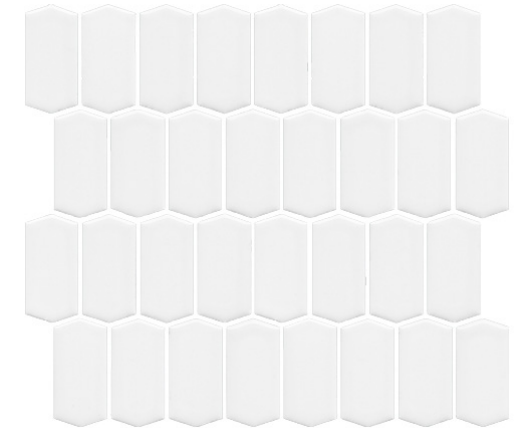

AESTHETIC QUALITIES: Polygon mosaic in modern colours

TECHNICAL DATA: See last page

VARIATION:

V1

Available in eleven colours and featuring modern, minimalistic tones, our new glazed porcelain SAVOY mosaics are a contemporary design on a classic shape.

Savoy

PRODUCT SPECIFICATIONS

| SIZES | FINISHES | SLIP RATING | TILE EDGE |
|-----------|----------|-------------|---------------|
| 297x307mm | GLOSS | - | NON-RECTIFIED |
| 297x307mm | MATT | - | NON-RECTIFIED |

FORMATS

297x307mm sheet

WHITE MATT

WHITE GLOSS

FORGED IRON MATT

FORGED IRON GLOSS

Savoy

PRODUCT SPECIFICATIONS