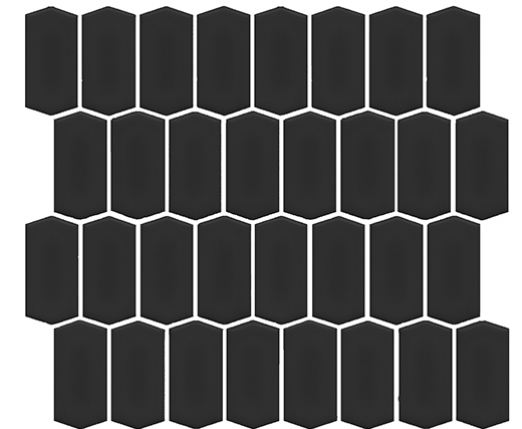

FORMATS

297x307mm sheet

WHITE MATT

WHITE GLOSS

FORGED IRON MATT

FORGED IRON GLOSS

Savoy

PRODUCT SPECIFICATIONS

| SIZES | FINISHES | SLIP RATING | TILE EDGE |
|-----------|----------|-------------|---------------|
| 297x307mm | GLOSS | - | NON-RECTIFIED |
| 297x307mm | MATT | - | NON-RECTIFIED |

FORMATS

297x307mm sheet