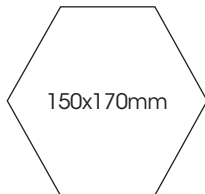

SIZES: 150X150mm, 150x170mm and
60x230mm
Non-Rectified edges

FINISHES/USAGE: Matt/Wall and floor

AESTHETIC QUALITIES: Terracotta brick look tile

TECHNICAL INFO: P5 Pendulum Slip Rating

This is a Tessellated product. It is recommended to be sealed with a penetrating sealer (before and after grouting) such as Drytreat Satin Proof

* Indent item - Subject to stock availability overseas, please allow 10-12 weeks lead time from date of order confirmation. Minimum quantity may apply.

HEXAGON

BOX

BRICK

FORMATS

Rosso

TECHNICAL DATA

	technical characteristics	test method	REQUIREMENTS ISO 13006-H/EN 14411	manufacturer norm
	water absorption	iso 10545-3	$0.5\% < E \leq 3\%$	2,8%
	frost resistance	iso 10545-12	no alterations	resistant
	breaking strength	iso 10545-4	$S \geq 700$	S = 1114
	resistance to deep abrasion	iso 10545-6	≤ 175	160
	thermal shock resistance	iso 10545-9	resistant	resistant
	chemical resistance	iso 10545-13	as indicated by manufacturer	ULA