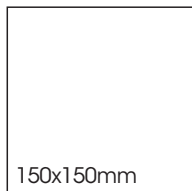

SIZES: 150X150mm, 150x170mm and
60x230mm
Non-Rectified edges

FINISHES/USAGE: Matt/Wall and floor

AESTHETIC QUALITIES: Terracotta brick look tile

TECHNICAL INFO: P5 Pendulum Slip Rating

This is a Tessellated product. It is recommended to be sealed with a penetrating sealer (before and after grouting) such as Drytreat Satin Proof

* Indent item - Subject to stock availability overseas, please allow 10-12 weeks lead time from date of order confirmation. Minimum quantity may apply.

HEXAGON

BOX

BRICK

FORMATS

Rosso

TECHNICAL DATA

	technical characteristics	test method	REQUIREMENTS ISO 13006-H/EN 14411	manufacturer norm
	water absorption	iso 10545-3	$0.5\% < E \leq 3\%$	2,8%
	frost resistance	iso 10545-12	no alterations	resistant
	breaking strength	iso 10545-4	$S \geq 700$	S = 1114
	resistance to deep abrasion	iso 10545-6	≤ 175	160
	thermal shock resistance	iso 10545-9	resistant	resistant
	chemical resistance	iso 10545-13	as indicated by manufacturer	ULA