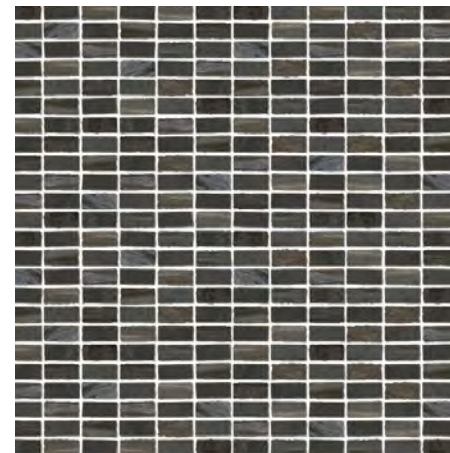

Rei

PRODUCT TYPE: Glass and natural stone mosaic

COLOURS: Blanc, Gris and Noir

SIZES: 318x322mm mosaic sheet
Rectified edges

FINISHES/USAGE: Glass & Slate/Wall only

AESTHETIC QUALITIES: Slate and Glass mix

VARIATION:

V3

REI is a sheeted mosaic consisting of a mix of glass and natural slate, in three neutral colours. It is ideal for kitchen and bathroom backsplashes, for those looking for a bohemian and organic aesthetic.

PRODUCT SPECIFICATIONS

SIZES	FINISHES	SLIP RATINGS	TILE EDGE
318x322mm	GLASS & SLATE	-	RECTIFIED

FORMATS

BLANC GLASS SLATE MOSAIC

GRIS GLASS SLATE MOSAIC

NOIR GLASS SLATE MOSAIC