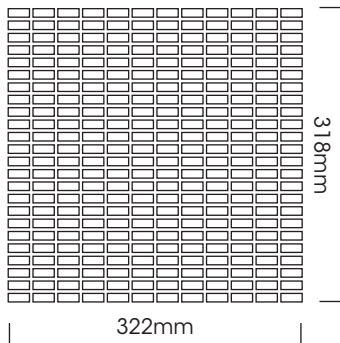

Rei

PRODUCT TYPE: Glass and natural stone mosaic

COLOURS: Blanc, Gris and Noir

SIZES: 318x322mm mosaic sheet
Rectified edges

FINISHES/USAGE: Glass & Slate/Wall only

AESTHETIC QUALITIES: Slate and Glass mix

PRODUCT SPECIFICATIONS

SIZES	FINISHES	SLIP RATINGS	TILE EDGE
318x322mm	GLASS & SLATE	-	RECTIFIED

FORMATS

BLANC GLASS SLATE MOSAIC

GRIS GLASS SLATE MOSAIC

NOIR GLASS SLATE MOSAIC