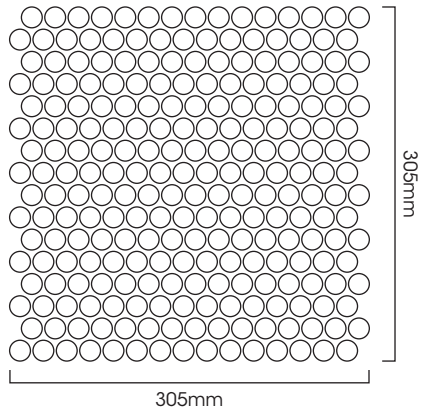

Penny Round

PRODUCT TYPE: Glazed porcelain mosaic

COLOURS: Black and White

SIZES: 305x305mm Sheeted mosaic

FINISHES/USAGE: Matt and Gloss/Floor and Wall

AESTHETIC QUALITIES: Decorative, geometric pattern

TECHNICAL INFO: More technical data on the last page.

Penny Round

PRODUCT SPECIFICATIONS

SIZES	FINISHES	TILE EDGE
305x305mm	GLOSS	NON-RECTIFIED
305x305mm	MATT	NON-RECTIFIED

FORMAT

WHITE GLOSS

BLACK GLOSS

WHITE MATT

BLACK MATT

Penny Round

Penny Round

TECHNICAL DATA

	test	value
	water absorption	0.06% - 0,3%
	frost resistance	resistant
	thermal shock resistance	resistant
	bending strength	>450kg/cm ²