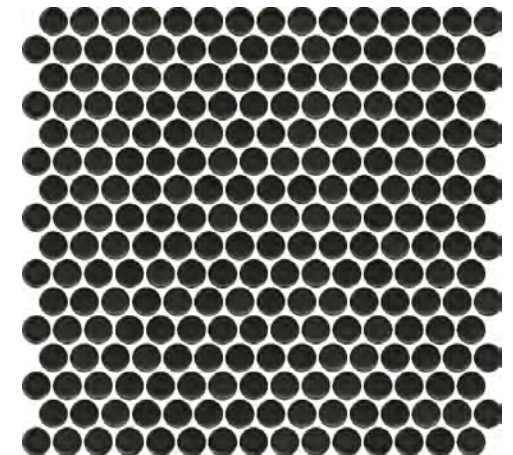

Penny Round

PRODUCT SPECIFICATIONS

SIZES	FINISHES	TILE EDGE
305x305mm	GLOSS	NON-RECTIFIED
305x305mm	MATT	NON-RECTIFIED

FORMAT

WHITE GLOSS

BLACK GLOSS

WHITE MATT

BLACK MATT