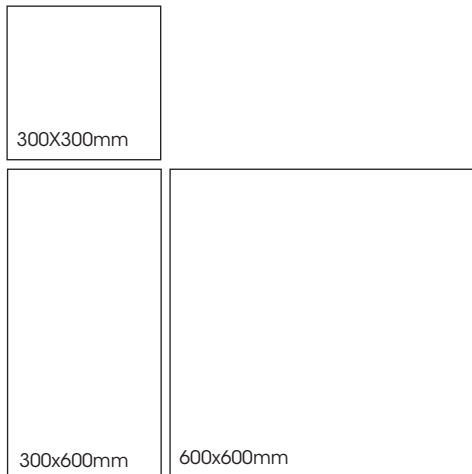

Pavilion

PRODUCT SPECIFICATIONS

SIZES	FINISHES	TILE EDGE	SLIP RATING
300x300mm	MATT	RECTIFIED	P2 Pendulum
300x600mm	MATT	RECTIFIED	P2 Pendulum
600x600mm	MATT	RECTIFIED	P2 Pendulum
300x600mm	GRIP	RECTIFIED	P5 Pendulum

FORMATS

GREY MATT