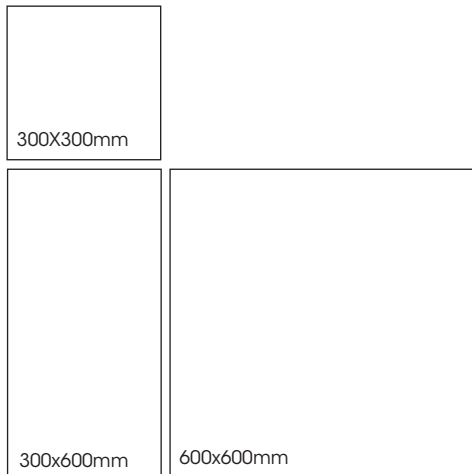

Pavilion

PRODUCT SPECIFICATIONS

SIZES	FINISHES	TILE EDGE	SLIP RATING
300x300mm	MATT	RECTIFIED	P2 Pendulum
300x600mm	MATT	RECTIFIED	P2 Pendulum
600x600mm	MATT	RECTIFIED	P2 Pendulum

FORMATS

PEARL MATT