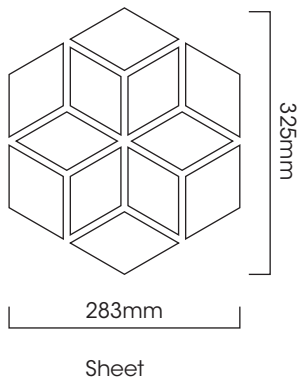

Matrix Diamond

PRODUCT SPECIFICATIONS

SIZES	FINISHES	SLIP RATINGS	TILE EDGE
283x325mm	MATT MOSAIC	P3 Pendulum	RECTIFIED
283x325mm	POLISH MOSAIC	-	RECTIFIED

FORMATS

WHITE MATT