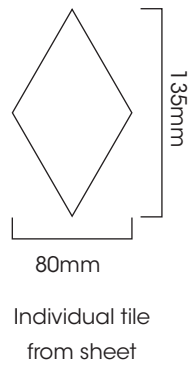

Matrix Diamond

PRODUCT SPECIFICATIONS

SIZES	FINISHES	SLIP RATINGS	TILE EDGE
283x325mm	MATT MOSAIC	P3 Pendulum	RECTIFIED
283x325mm	POLISH MOSAIC	-	RECTIFIED

FORMATS

WHITE MATT