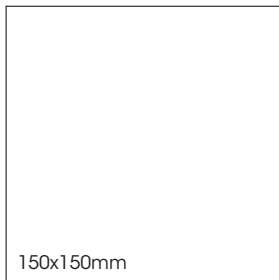

Jolie

PRODUCT TYPE: Glazed porcelain

COLOURS: Bone, Silver, Nude, Sage, Dark Blue and Charcoal

SIZES: 150x150mm
Rectified edges

FINISHES/USAGE: Matt/Wall and Floor

AESTHETIC QUALITIES: Soft colours and geometric patterns

Jolie

PRODUCT SPECIFICATIONS

SIZES	FINISHES	SLIP RATINGS	TILE EDGE
150x150mm	MATT	P3 Pendulum	RECTIFIED

FORMATS

JOLIE NUDE MATT

JOLIE SAGE MATT

JOLIE DARK BLUE MATT

JOLIE NUDE BAND MATT

JOLIE SAGE ARC MATT

JOLIE DARK BLUE PARQUET MATT

Jolie

PRODUCT SPECIFICATIONS

SIZES	FINISHES	SLIP RATINGS	TILE EDGE
150x150mm	MATT	P3 Pendulum	RECTIFIED

FORMATS

JOLIE SILVER MATT

JOLIE BONE MATT