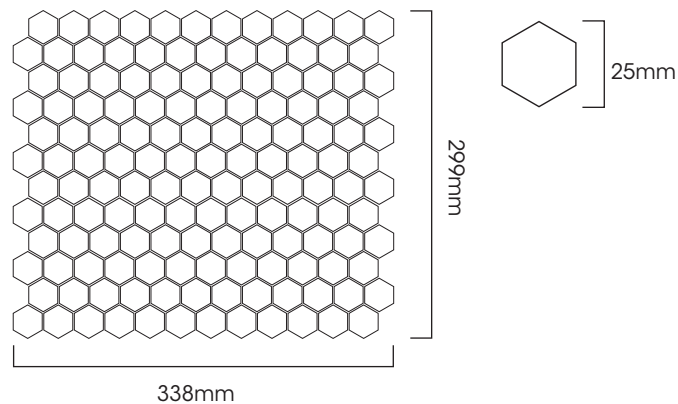

Hexagon Mosaic

PRODUCT SPECIFICATIONS

SIZES	FINISHES	TILE EDGE
338x299mm	GLOSS	NON-RECTIFIED
338x299mm	MATT	NON-RECTIFIED

NB: Individual hexagon mosaic is 25mm diameter on a 338x299mm sheet. Gloss mosaics are not recommended for floors.

FORMATS

WHITE MATT