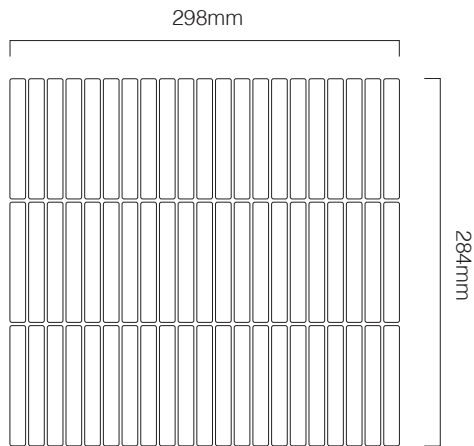

Dito

PRODUCT SPECIFICATIONS

SIZES	FINISHES	TILE EDGE
284x298mm	GLOSS	NON-RECTIFIED

FORMAT

WHITE GLOSS