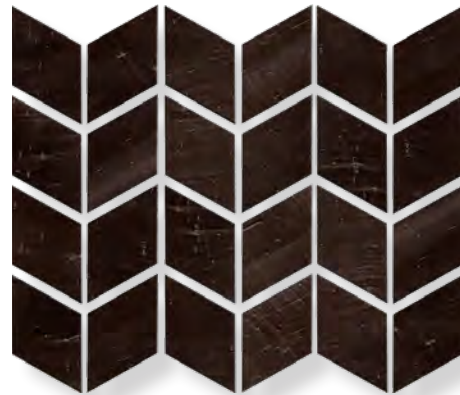

Chevron

Chevron is the latest creation from Skheme, combining old-world patterns and traditional tile-making techniques. Skheme has reinvented Chevron by revisiting their artisan grassroots, and from this, a unique and rustic look has emerged.

VARIATION:

V4

Chevron

PRODUCT SPECIFICATIONS

SIZES	FINISHES	TILE EDGE
273X318mm	NATURAL	NON-RECTIFIED

CHOCOLATE NATURAL

WHEAT NATURAL

SAND NATURAL

FORMATS

273x318MM

Variation is an inherent property of tiles and stone. Sizes are nominal and may include a joint.

Chevron

PRODUCT SPECIFICATIONS

SIZES	FINISHES	TILE EDGE
273X318mm	NATURAL	NON-RECTIFIED

FORMATS