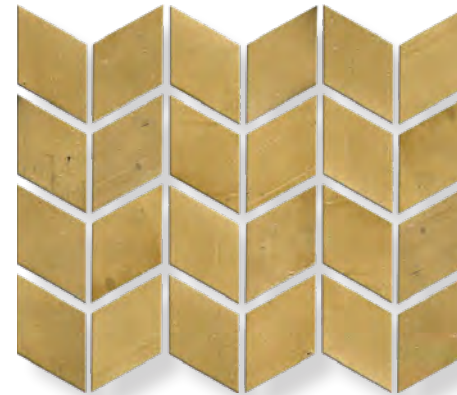

VARIATION:

V4

Chevron

PRODUCT SPECIFICATIONS

SIZES	FINISHES	TILE EDGE
273X318mm	NATURAL	NON-RECTIFIED

CHOCOLATE NATURAL

WHEAT NATURAL

SAND NATURAL

FORMATS

273x318MM

Variation is an inherent property of tiles and stone. Sizes are nominal and may include a joint.

Chevron

PRODUCT SPECIFICATIONS

SIZES	FINISHES	TILE EDGE
273X318mm	NATURAL	NON-RECTIFIED

FORMATS