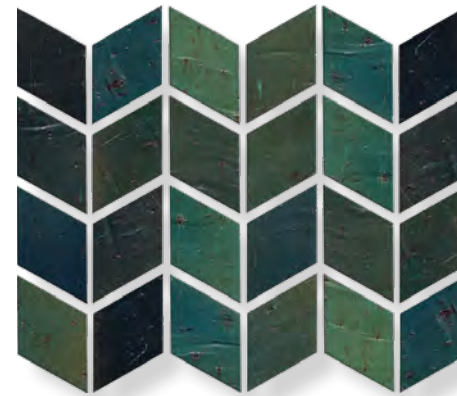

Chevron

Chevron is the latest creation from Skheme, combining old-world patterns and traditional tile-making techniques. Skheme has reinvented Chevron by revisiting their artisan grassroots, and from this, a unique and rustic look has emerged.

FORMATS

273x318MM

Variation is an inherent property of tiles and stone. Sizes are nominal and may include a joint.

Chevron

PRODUCT SPECIFICATIONS

SIZES	FINISHES	TILE EDGE
273X318mm	NATURAL	NON-RECTIFIED

FORMATS

273x318MM

KHAKI NATURAL

GREEN NATURAL

COOL GREY NATURAL

Variation is an inherent property of tiles and stone. Sizes are nominal and may include a joint.

Chevron

Chevron