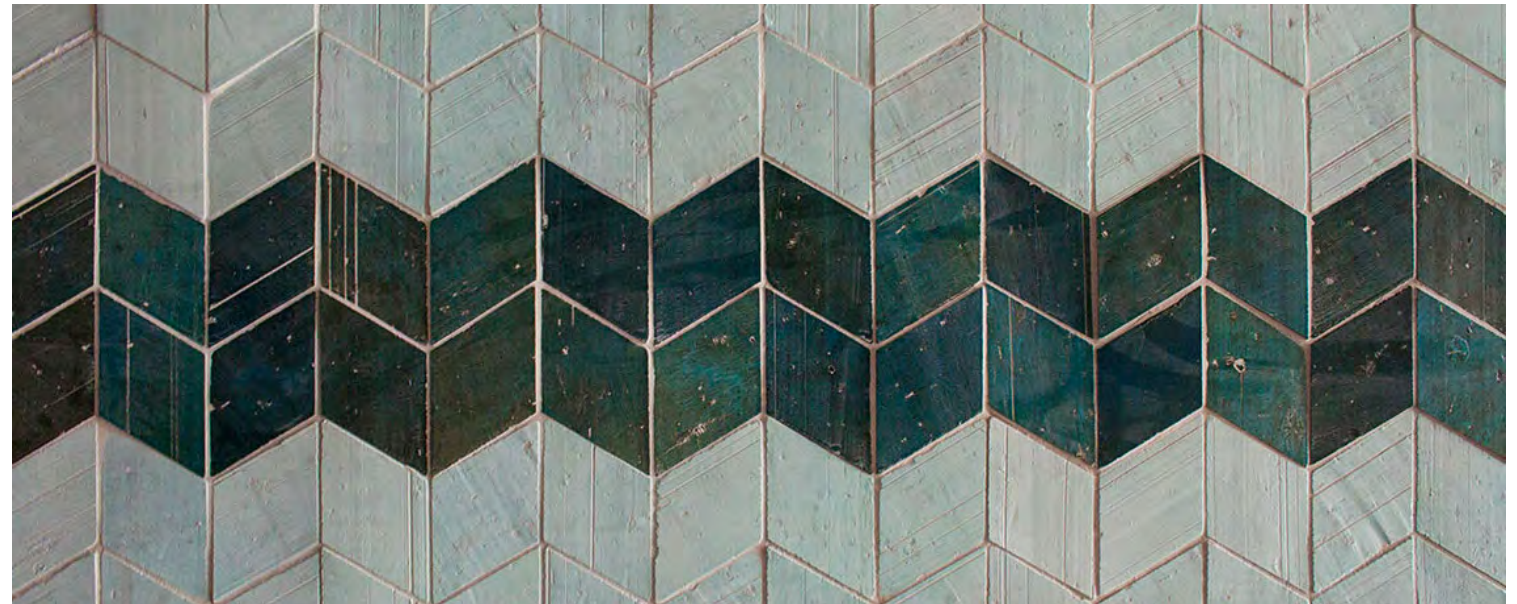

Chevron

Chevron is the latest creation from Skheme, combining old-world patterns and traditional tile-making techniques. Skheme has reinvented Chevron by revisiting their artisan grassroots, and from this, a unique and rustic look has emerged.

273x318MM

KHAKI NATURAL

GREEN NATURAL

COOL GREY NATURAL

Variation is an inherent property of tiles and stone. Sizes are nominal and may include a joint.

Chevron

Chevron