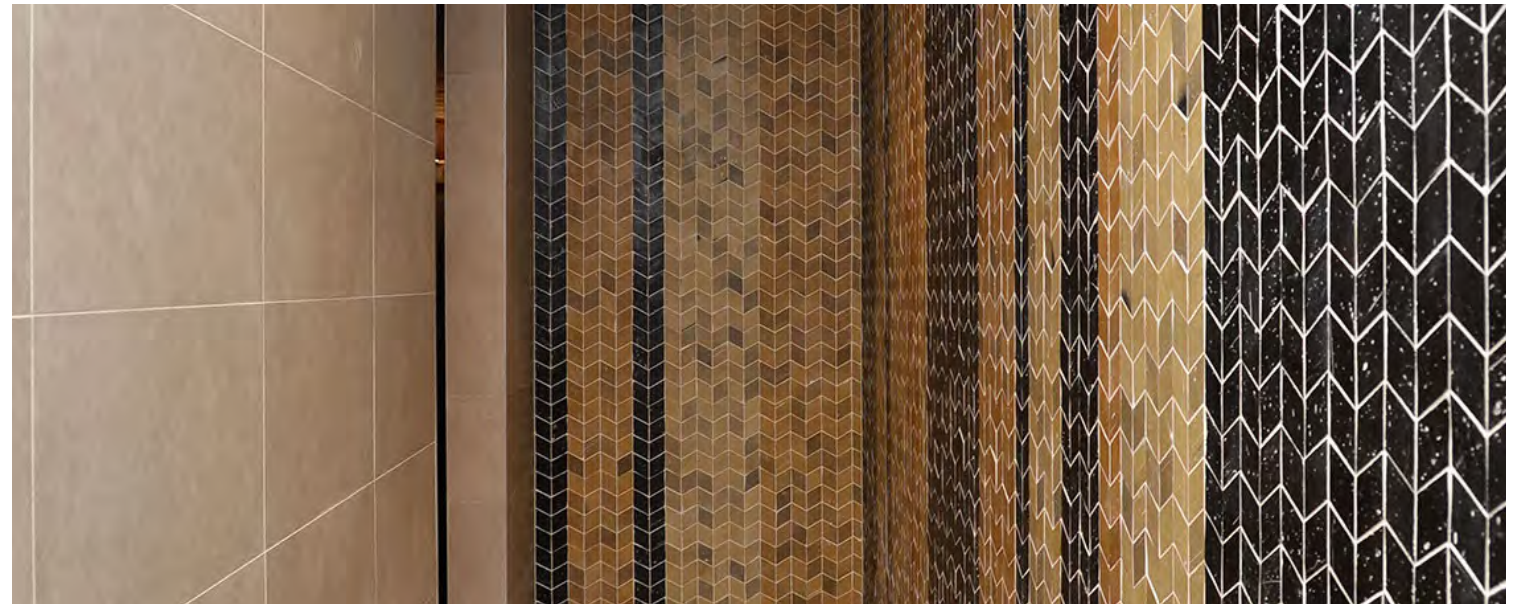

Variation is an inherent property of tiles and stone. Sizes are nominal and may include a joint.