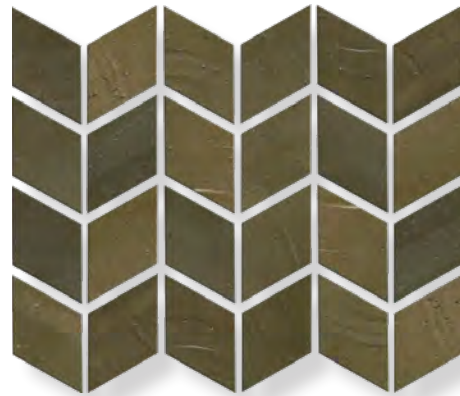

Chevron

Chevron is the latest creation from Skheme, combining old-world patterns and traditional tile-making techniques. Skheme has reinvented Chevron by revisiting their artisan grassroots, and from this, a unique and rustic look has emerged.

FORMATS

273x318MM

Variation is an inherent property of tiles and stone. Sizes are nominal and may include a joint.

Chevron

PRODUCT SPECIFICATIONS

SIZES	FINISHES	TILE EDGE
273X318mm	NATURAL	NON-RECTIFIED

FORMATS

273x318MM

KHAKI NATURAL

GREEN NATURAL

COOL GREY NATURAL

Variation is an inherent property of tiles and stone. Sizes are nominal and may include a joint.

Chevron

Chevron