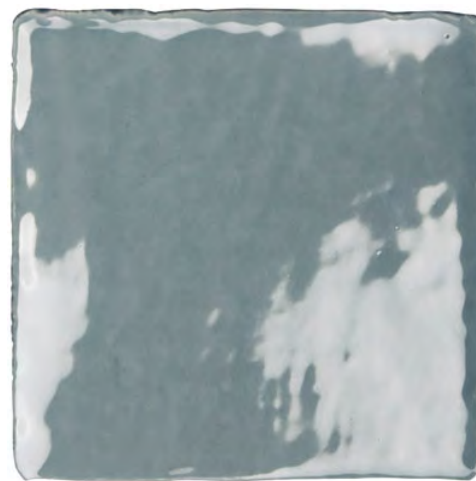

Billow

PRODUCT TYPE: Ceramic Wall Tile

COLOURS: Blanc, Creme, Azul and Graphite

SIZES: 100x100mm
Non-Rectified edges

FINISHES/USAGE: Gloss/Wall only

AESTHETIC QUALITIES: Undulated, raw finish

TECHINICAL INFO: The Decor colours come in four patterns and come randomly mixed in the box

ORIGIN: Spain

VARIATION:

V2

With it's organic, rough edges and undulated finish, BILLOW is perfect for projects requiring a raw, rustic look.

Billow

PRODUCT SPECIFICATIONS

SIZES	FINISHES	TILE EDGE
100x100mm	GLOSS	NON-RECTIFIED

FORMATS

BLANC GLOSS

BLANC DECOR GLOSS

CREME GLOSS

CREME DECOR GLOSS

Billow

PRODUCT SPECIFICATIONS

SIZES	FINISHES	TILE EDGE
100x100mm	GLOSS	NON-RECTIFIED

FORMATS

AZUL GLOSS

AZUL DECOR GLOSS

CHARCOAL GLOSS

CHARCOAL DECOR GLOSS

Billow

Billow

Billow