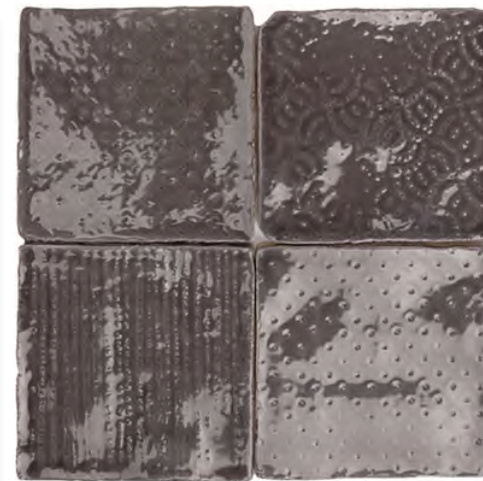

Billow

PRODUCT TYPE: Ceramic Wall Tile

COLOURS: Blanc, Creme, Azul and Graphite

SIZES: 100x100mm
Non-Rectified edges

FINISHES/USAGE: Gloss/Wall only

AESTHETIC QUALITIES: Undulated, raw finish

TECHINICAL INFO: The Decor colours come in four patterns and come randomly mixed in the box

ORIGIN: Spain

VARIATION:

V2

With it's organic, rough edges and undulated finish, BILLOW is perfect for projects requiring a raw, rustic look.

Billow

PRODUCT SPECIFICATIONS

SIZES	FINISHES	TILE EDGE
100x100mm	GLOSS	NON-RECTIFIED

FORMATS

BLANC GLOSS

BLANC DECOR GLOSS

CREME GLOSS

CREME DECOR GLOSS

Billow

PRODUCT SPECIFICATIONS

SIZES	FINISHES	TILE EDGE
100x100mm	GLOSS	NON-RECTIFIED

FORMATS

AZUL GLOSS

AZUL DECOR GLOSS

CHARCOAL GLOSS

CHARCOAL DECOR GLOSS

Billow

Billow

Billow