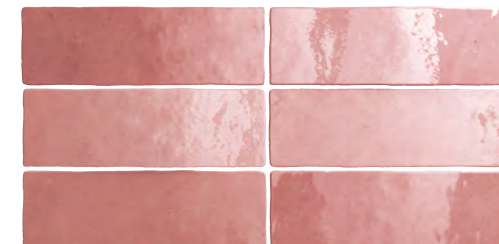

* Indent item - Subject to stock availability overseas, please allow 10-12 weeks lead time from date of order confirmation. Minimum quantity may apply.

FORMATS

PEARL

GLOSS

BLUSH

GLOSS

SKY BLUE

GLOSS

GREY

GLOSS

JADE

GLOSS

CARBON

GLOSS

Casablanca

BRICK FORMAT 65x200mm

PEARL

GLOSS

BLUSH

GLOSS

GREY

GLOSS

JADE

GLOSS