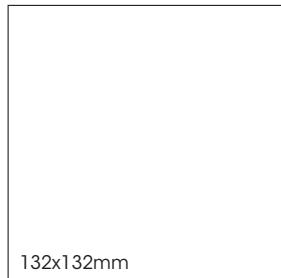

Casablanca

PRODUCT SPECIFICATIONS

SIZES	FINISHES	SLIP RATINGS	TILE EDGE
132x132mm	GLOSS	-	NON-RECTIFIED
65x200mm	GLOSS	-	NON-RECTIFIED

* Indent item - Subject to stock availability overseas, please allow 10-12 weeks lead time from date of order confirmation. Minimum quantity may apply.

FORMATS