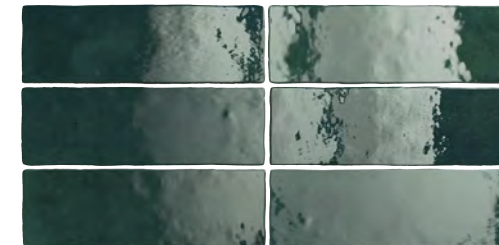

GREY

GLOSS

JADE

GLOSS

CARBON

GLOSS

Casablanca

BRICK FORMAT 65x200mm

PEARL

GLOSS

BLUSH

GLOSS

GREY

GLOSS

JADE

GLOSS