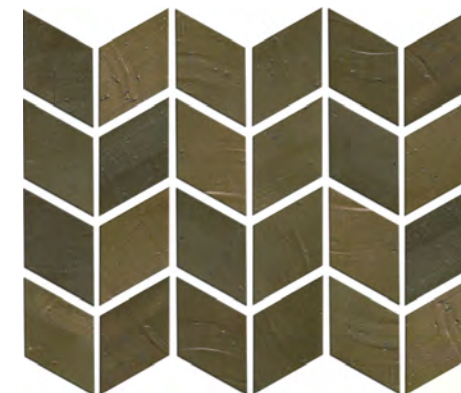

## FORMATS

273x318MM

CHOCOLATE NATURAL

COOL GREY NATURAL

KHAKI NATURAL

Variation is an inherent property of tiles and stone. Sizes are nominal and may include a joint.