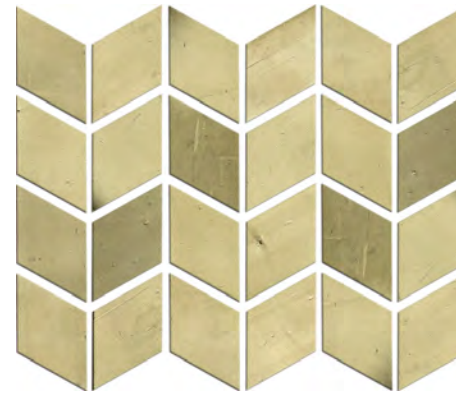

SAND NATURAL