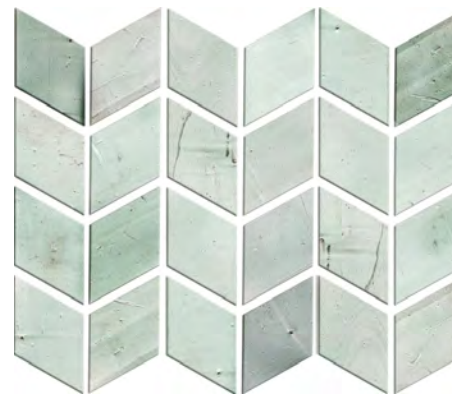

## FORMATS

273x318MM

CHOCOLATE NATURAL

COOL GREY NATURAL

KHAKI NATURAL

Variation is an inherent property of tiles and stone. Sizes are nominal and may include a joint.