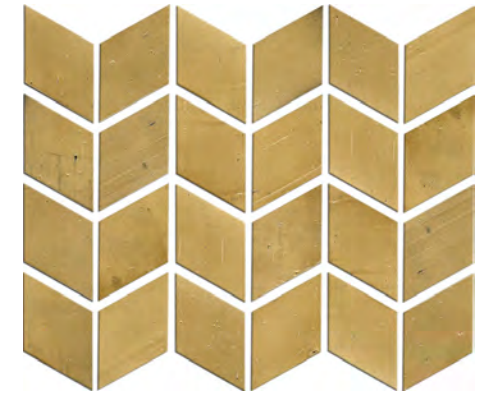

## FORMATS

273x318MM

GREEN NATURAL

SAND NATURAL

WHEAT NATURAL