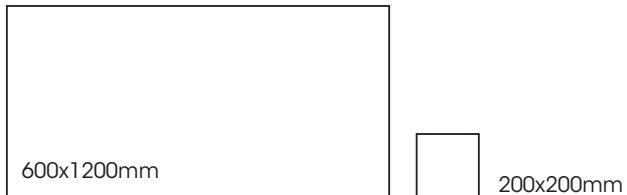

Carriere

PRODUCT SPECIFICATIONS

SIZES	FINISHES	SLIP RATING	TILE EDGE
600x1200mm*	NATURAL	-	RECTIFIED
800x1800mm*	NATURAL	-	RECTIFIED
200x200mm*	NATURAL	-	RECTIFIED
600x1200mm*	LAPPATO	-	RECTIFIED
800x1800mm*	LAPPATO	-	RECTIFIED
200x200mm*	GRIP	-	RECTIFIED
600x1200mm*	GRIP	-	RECTIFIED

*Indent item - Subject to stock availability overseas, please allow 10-12 weeks lead time from date of order confirmation. Minimum quantity may apply.

FORMATS

GENT NATURAL