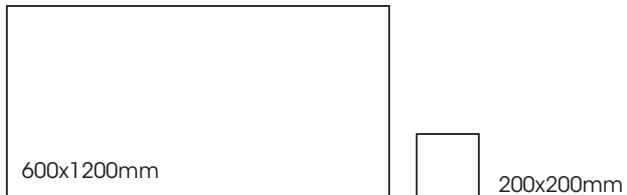

Carriere

PRODUCT SPECIFICATIONS

SIZES	FINISHES	SLIP RATING	TILE EDGE
600x1200mm*	NATURAL	-	RECTIFIED
800x1800mm*	NATURAL	-	RECTIFIED
200x200mm*	NATURAL	-	RECTIFIED
600x1200mm*	LAPPATO	-	RECTIFIED
800x1800mm*	LAPPATO	-	RECTIFIED
200x200mm*	GRIP	-	RECTIFIED
600x1200mm*	GRIP	-	RECTIFIED

*Indent item - Subject to stock availability overseas, please allow 10-12 weeks lead time from date of order confirmation. Minimum quantity may apply.

FORMATS

BRUGES NATURAL