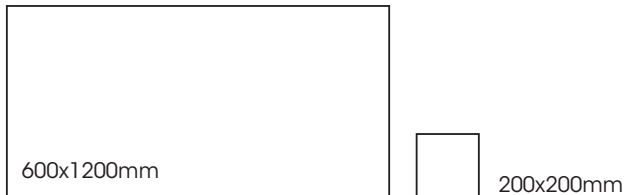

Carriere

PRODUCT SPECIFICATIONS

SIZES	FINISHES	SLIP RATING	TILE EDGE
600x1200mm*	NATURAL	-	RECTIFIED
800x1800mm*	NATURAL	-	RECTIFIED
200x200mm*	NATURAL	-	RECTIFIED
600x1200mm*	LAPPATO	-	RECTIFIED
800x1800mm*	LAPPATO	-	RECTIFIED
200x200mm*	GRIP	-	RECTIFIED
600x1200mm*	GRIP	-	RECTIFIED

*Indent item - Subject to stock availability overseas, please allow 10-12 weeks lead time from date of order confirmation. Minimum quantity may apply.

FORMATS

NAMUR NATURAL