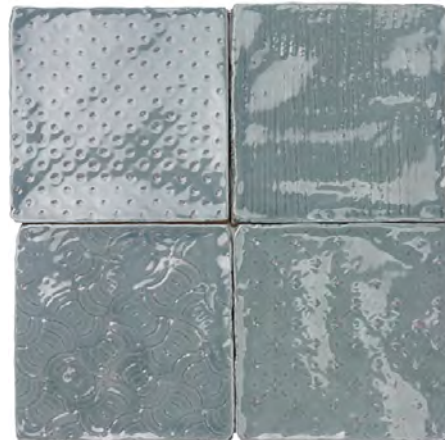

# Billow

**PRODUCT TYPE:** White body ceramic

**COLOURS:** Blanc, Creme, Azul and Graphite

**SIZES:** 100x100mm  
Non-Rectified edges

**FINISHES/USAGE:** Gloss/Wall only

**AESTHETIC QUALITIES:** Undulated, raw finish

**TECHINICAL INFO:** The Decor colours come in four patterns and come randomly mixed in the box

**ORIGIN:** Spain

**VARIATION:**

**V2**

With its organic, rough edges and undulated finish, BILLOW is perfect for projects requiring a raw, rustic look.

### FORMATS

Four patterns, come randomly mixed in the box

BLANC DECOR

CREME DECOR

AZUL DECOR

GRAPHITE DECOR

# Billow