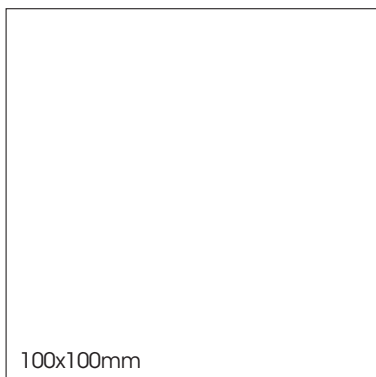

Billow

PRODUCT SPECIFICATIONS

SIZES	FINISHES	TILE EDGE
100x100mm	GLOSS	NON-RECTIFIED

FORMATS

BLANC