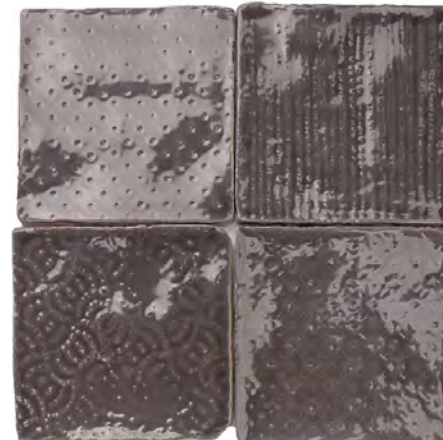

**TECHINICAL INFO:** The Decor colours come in four patterns and come randomly mixed in the box

**ORIGIN:** Spain

**VARIATION:**

**V2**

With its organic, rough edges and undulated finish, BILLOW is perfect for projects requiring a raw, rustic look.

### FORMATS

Four patterns, come randomly mixed in the box

BLANC DECOR

CREME DECOR

AZUL DECOR

GRAPHITE DECOR

# Billow