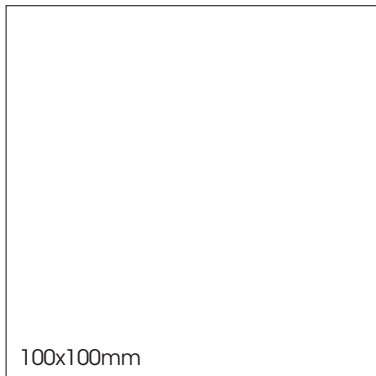

Billow

DECOR SERIES

PRODUCT SPECIFICATIONS

SIZES	FINISHES	TILE EDGE
100x100mm	GLOSS	NON-RECTIFIED

FORMATS

Four patterns, come randomly mixed in the box