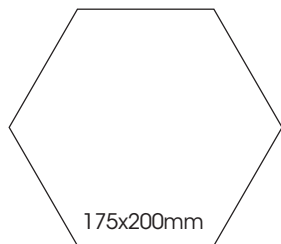

Token

COMPLETE SERIES

PRODUCT SPECIFICATIONS

SIZES	FINISHES	TILE EDGE
175x200mm	MATT	NON-RECTIFIED
175x200mm	GLOSS	NON-RECTIFIED

FORMATS

WHITE GLOSS