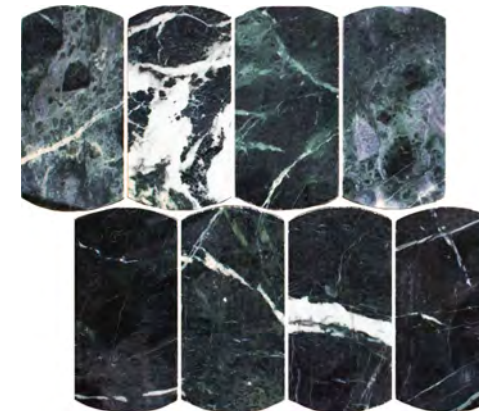

# Stone Arc

Stone Arc Series is quarried from natural stone around the world and features four colour variations in a contemporary polygon shape.

**PRODUCT TYPE:** Natural Stone

**COLOURS:** Bianco Gioia, Arabescato, Ice Jade, Verde Aosta

## FORMATS

297x306mm sheet

Bianco Gioia Honed

Arabescato Honed

Ice Jade Honed

Verde Aosta Honed