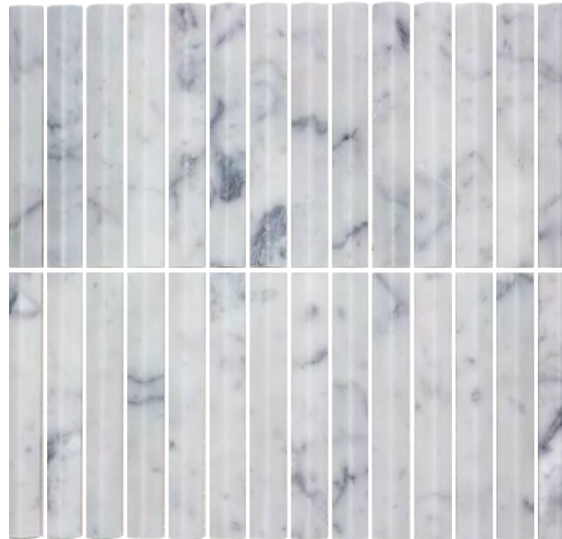

CARRARA C HONED