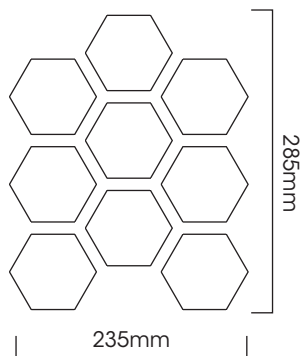

Hive

PRODUCT TYPE: Porcelain mosaic

COLOURS: White and Black

SIZES: 235X285mm Sheet
Rectified edges

FINISHES/USAGE: Matt/Wall and floor

AESTHETIC QUALITIES: Geometric

TECHNICAL INFO: Individual mosaic size - 82mm diameter
P3 'X' Pendulum slip rating

VARIATION:

V1

A classic look in the 20's and 30's, hexagon tiles were commonly used on the floors and walls of Victorian bathrooms. Recreate this traditional look or use it's geometric tessellation to go for a more contemporary style.

Hive

PRODUCT SPECIFICATIONS

SIZES	FINISHES	SLIP RATINGS	TILE EDGE
235x285mm	MATT MOSAIC	'X' Pendulum	RECTIFIED

FORMATS

COMPLETE SERIES

BLACK MATT

WHITE MATT