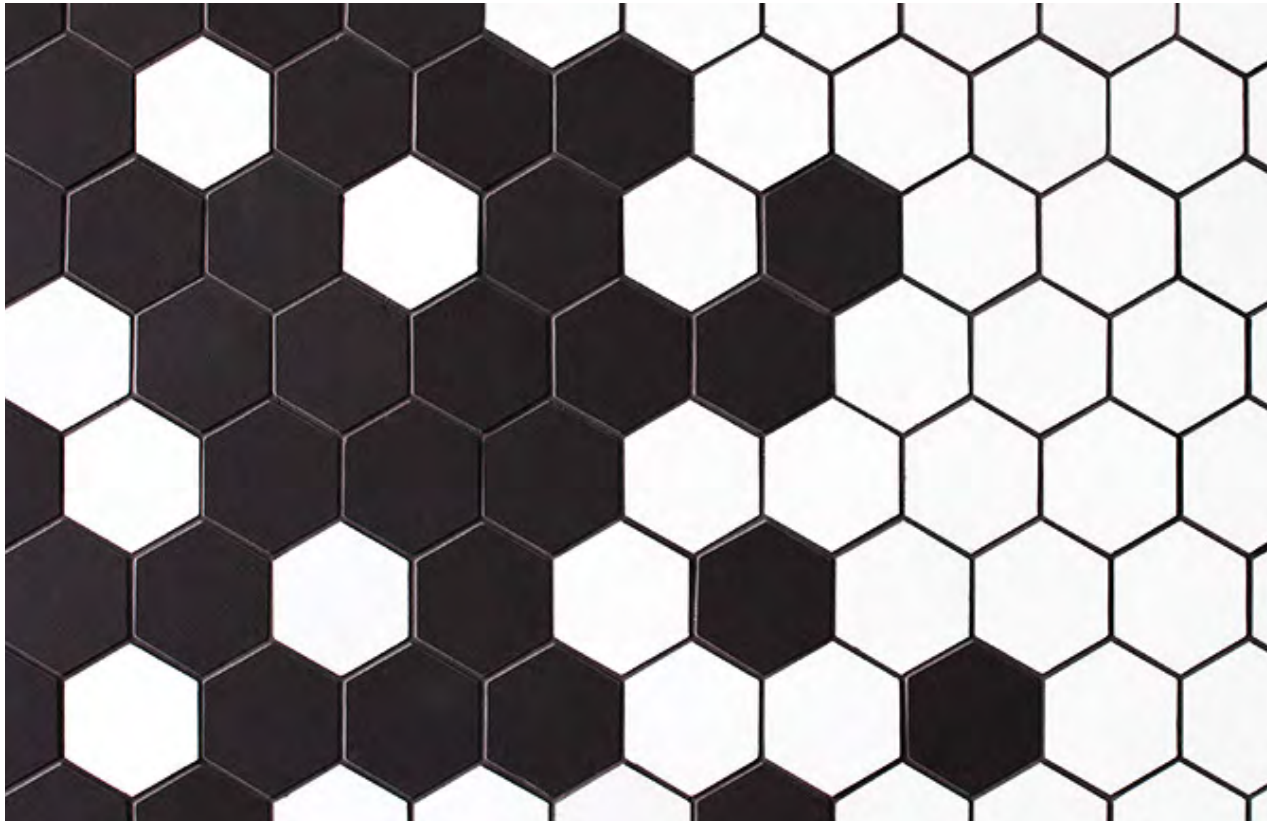

Hive

PRODUCT TYPE: Porcelain mosaic

COLOURS: White and Black

SIZES: 235X285mm Sheet
Rectified edges

FINISHES/USAGE: Matt/Wall and floor

AESTHETIC QUALITIES: Geometric

TECHNICAL INFO: Individual mosaic size - 82mm diameter
P3 'X' Pendulum slip rating

VARIATION:

V1

A classic look in the 20's and 30's, hexagon tiles were commonly used on the floors and walls of Victorian bathrooms. Recreate this traditional look or use it's geometric tessellation to go for a more contemporary style.

Hive

PRODUCT SPECIFICATIONS

SIZES	FINISHES	SLIP RATINGS	TILE EDGE
235x285mm	MATT MOSAIC	'X' Pendulum	RECTIFIED

FORMATS

COMPLETE SERIES

BLACK MATT

WHITE MATT