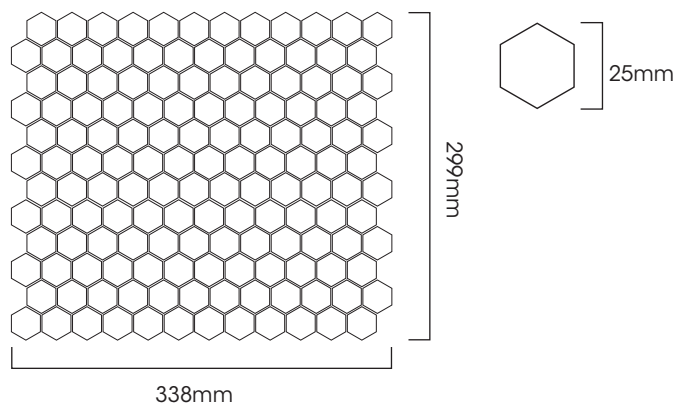

Hexagon Mosaic

PRODUCT SPECIFICATIONS

SIZES	FINISHES	TILE EDGE
338x299mm	GLOSS	NON-RECTIFIED
338x299mm	MATT	NON-RECTIFIED

Individual hexagon mosaic is 25mm diameter on a 338x299mm sheet. Gloss mosaics are not recommended for floors.

FORMATS

WHITE MATT