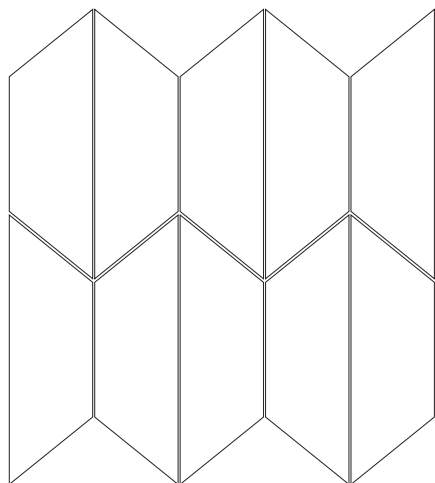

SIZES: 208x302mm. 302x336mm
Rectified Edges

FINISHES/USAGE: Mix Honed, Mix Matt (Wall and Floor)

AESTHETIC QUALITIES: Pattern, marble, timber look

VARIATION:

V3

Geometric

PRODUCT SPECIFICATIONS

SIZES	FINISHES	TILE EDGE
208X302mm	MIX HONED	RECTIFIED
208X302mm	MIX MATT	RECTIFIED

NB This product comes in a variety of patterns, pre-mixed in the box.

FORMATS

GEOMETRIC TRIO CARRARA C

GEOMETRIC TRIO TIMBER WHITE

Geometric

PRODUCT SPECIFICATIONS

SIZES	FINISHES	TILE EDGE
302X336mm	MIX HONED	RECTIFIED
302X336mm	MIX MATT	RECTIFIED

FORMATS

302X336mm

GEOMETRIC POLY CARRARA C

GEOMETRIC POLY TIMBER WHITE

Geometric

Geometric

Geometric

Geometric