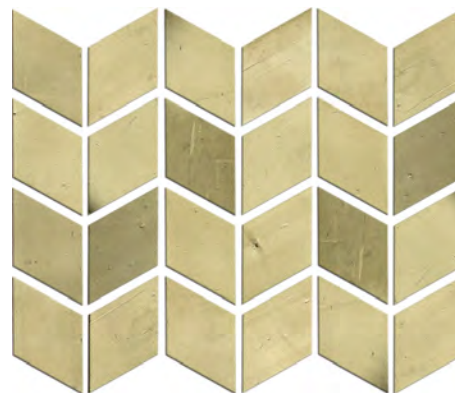

## FORMATS

273x318MM

GREEN NATURAL

WHEAT NATURAL

SAND NATURAL