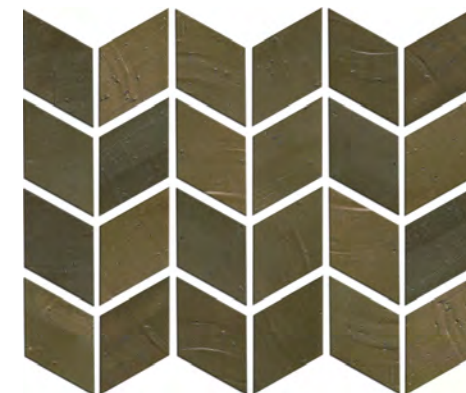

## FORMATS

273x318MM

CHOCOLATE NATURAL

COOL GREY NATURAL

KHAKI NATURAL