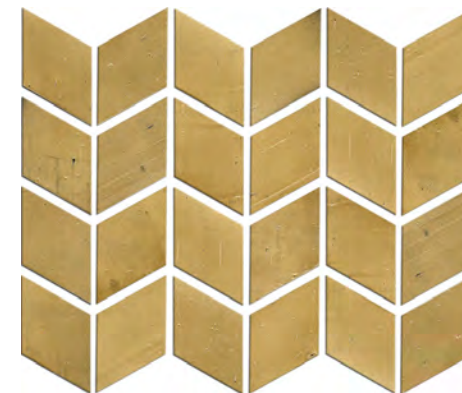

## FORMATS

273x318MM

GREEN NATURAL

WHEAT NATURAL

SAND NATURAL