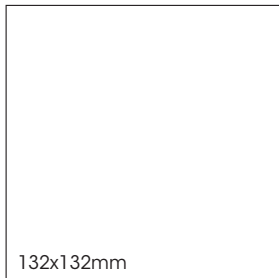

Antique

PRODUCT TYPE: Glazed, colour bodied porcelain

COLOURS: White, Ivory, Pale Tan, Grey and Charcoal

SIZES: 132x132mm and 65x200mm
Non-Rectified Edges

FINISHES/USAGE: Satin/Wall only

AESTHETIC QUALITIES: Neutral colour range with gentle variation

SIZES	FINISHES	SLIP RATINGS	TILE EDGE
132x132mm	SATIN	-	NON-RECTIFIED
65x200mm	SATIN	-	NON-RECTIFIED

* Indent item - Subject to stock availability overseas, please allow 10-12 weeks lead time from date of order confirmation. Minimum quantity may apply.

FORMATS

WHITE

SATIN

IVORY

SATIN

Antique

PRODUCT SPECIFICATIONS

SIZES	FINISHES	SLIP RATINGS	TILE EDGE
132x132mm*	SATIN	-	NON-RECTIFIED
65x200mm*	SATIN	-	NON-RECTIFIED