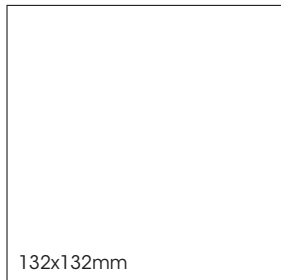

Antique

PRODUCT SPECIFICATIONS

SIZES	FINISHES	SLIP RATINGS	TILE EDGE
132x132mm*	SATIN	-	NON-RECTIFIED
65x200mm*	SATIN	-	NON-RECTIFIED

* Indent item - Subject to stock availability overseas, please allow 10-12 weeks lead time from date of order confirmation. Minimum quantity may apply.

FORMATS