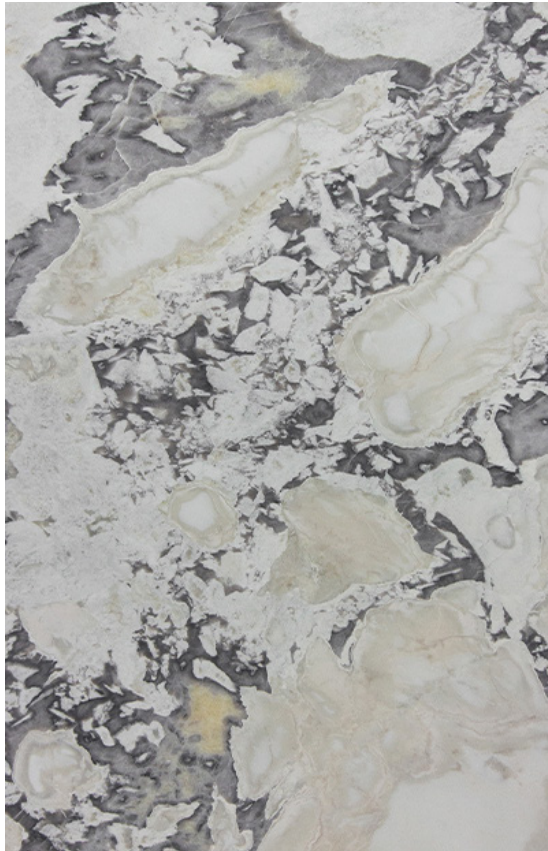

Natural Stone Slabs

PRODUCT SPECIFICATIONS

SIZES	FINISHES	TILE EDGE
20mm RANDOM SLAB	HONED	RECTIFIED