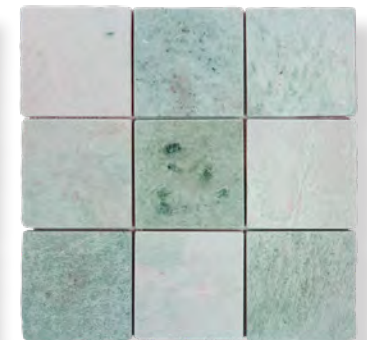

PEARL JADE TUMBLED