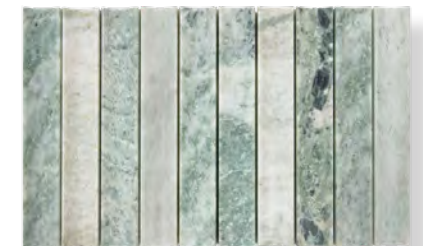

198x318mm SHEET

SIDE PROFILE

CARRARA CONCAVE HONED

VOLCANO CONCAVE HONED

ARTIC CONCAVE HONED

ZARCI CONCAVE HONED

TRACHITE CONCAVE HONED

TRAV CONCAVE HONED

PEARL CONCAVE JADE HONED

Porter

PRODUCT SPECIFICATIONS

| SIZES | FINISHES | TILE EDGE |
|----------|----------|---------------|
| 60x200mm | TUMBLED | NON-RECTIFIED |

FORMATS

60x200mm

CARRARA TUMBLED

VOLCANO TUMBLED

ARTIC TUMBLED

ZARCI TUMBLED

TRACHITE TUMBLED

TRAV TUMBLED

PEARL JADE TUMBLED

Porter

Porter

Porter