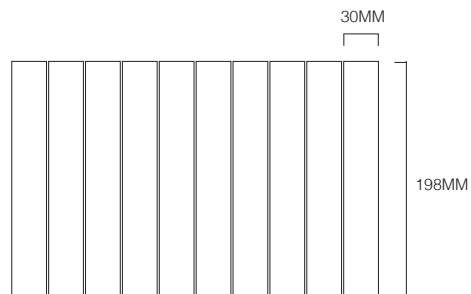

Porter

PRODUCT SPECIFICATIONS

| SIZES | FINISHES | TILE EDGE |
|-----------|----------|---------------|
| 100x100mm | TUMBLED | NON-RECTIFIED |

FORMATS

304x304mm SHEET

CARRARA TUMBLED

VOLCANO TUMBLED

ARTIC TUMBLED

ZARCI TUMBLED

TRACHITE TUMBLED

TRAV TUMBLED

PEARL JADE TUMBLED

Porter

PRODUCT SPECIFICATIONS

| SIZES | FINISHES | TILE EDGE |
|----------|----------|-----------|
| 30x198mm | HONED | RECTIFIED |

FORMATS