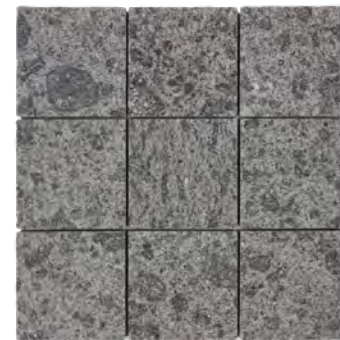

Porter

PRODUCT SPECIFICATIONS

| SIZES | FINISHES | TILE EDGE |
|-----------|----------|---------------|
| 100x100mm | TUMBLED | NON-RECTIFIED |

FORMATS

304x304mm SHEET

CARRARA TUMBLED

VOLCANO TUMBLED

ARTIC TUMBLED

ZARCI TUMBLED

TRACHITE TUMBLED

TRAV TUMBLED

PEARL JADE TUMBLED

Porter

PRODUCT SPECIFICATIONS

| SIZES | FINISHES | TILE EDGE |
|----------|----------|-----------|
| 30x198mm | HONED | RECTIFIED |

FORMATS