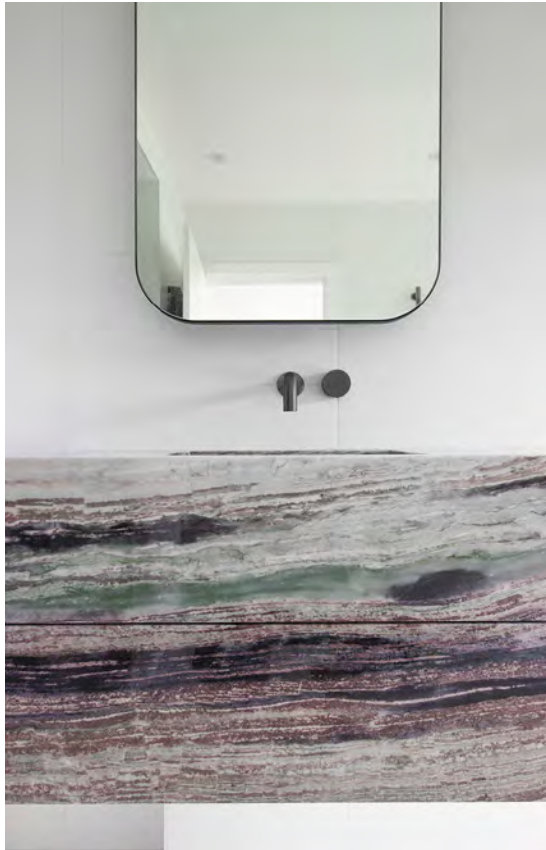

ROSATO MARBLE POLISH

Natural Stone Slabs

PRODUCT SPECIFICATIONS

SIZES	FINISHES	TILE EDGE
20mm RANDOM SLAB	HONED	RECTIFIED

ROSSO LEVANTO MARBLE HONED

Natural Stone Slabs

PRODUCT SPECIFICATIONS

SIZES	FINISHES	TILE EDGE
20mm RANDOM SLAB	POLISH	RECTIFIED

RUBY MARBLE POLISH

Natural Stone Slabs

PRODUCT SPECIFICATIONS

SIZES	FINISHES	TILE EDGE
20mm RANDOM SLAB	HONED	RECTIFIED

SHIMA CHIARO MARBLE HONED

Natural Stone Slabs

PRODUCT SPECIFICATIONS

SIZES	FINISHES	TILE EDGE
20mm RANDOM SLAB	HONED	RECTIFIED