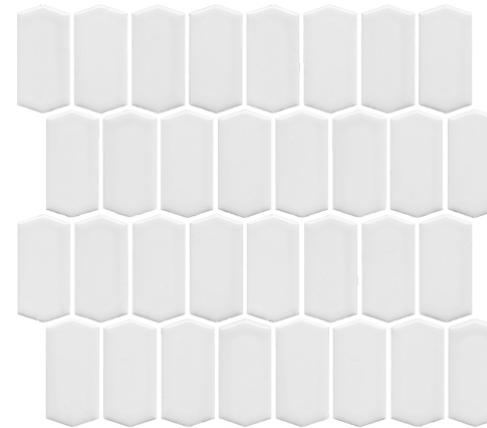

AESTHETIC QUALITIES: Polygon mosaic in modern colours

TECHNICAL DATA: See last page

VARIATION:

V1

Available in eleven colours and featuring modern, minimalistic tones, our new glazed porcelain SAVOY mosaics are a contemporary design on a classic shape.

Savoy

PRODUCT SPECIFICATIONS

SIZES	FINISHES	SLIP RATING	TILE EDGE
297x307mm	GLOSS	-	NON-RECTIFIED
297x307mm	MATT	-	NON-RECTIFIED

FORMATS

297x307mm sheet

WHITE MATT

WHITE GLOSS

FORGED IRON MATT

FORGED IRON GLOSS

Savoy

PRODUCT SPECIFICATIONS

SIZES	FINISHES	SLIP RATING	TILE EDGE
297x307mm	GLOSS	-	NON-RECTIFIED
297x307mm	MATT	-	NON-RECTIFIED

FORMATS

297x307mm sheet

CRYSTAL PINK GLOSS

PEARL BLUE GLOSS

ALMOND MILK GLOSS

GREY GLOSS

Savoy

PRODUCT SPECIFICATIONS

SIZES	FINISHES	SLIP RATING	TILE EDGE
297x307mm	GLOSS	-	NON-RECTIFIED
297x307mm	MATT	-	NON-RECTIFIED

FORMATS

297x307mm sheet

DARK BLUE GLOSS