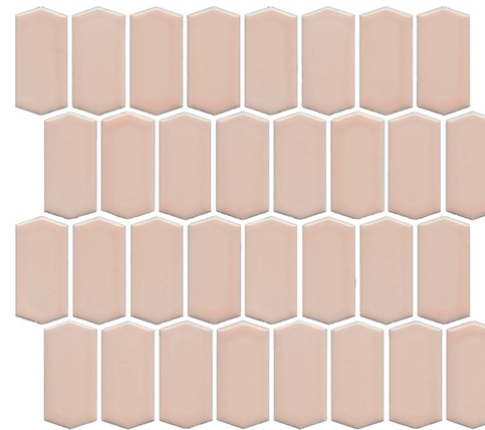

AESTHETIC QUALITIES: Polygon mosaic in modern colours

TECHNICAL DATA: See last page

VARIATION:

V1

Available in eleven colours and featuring modern, minimalistic tones, our new glazed porcelain SAVOY mosaics are a contemporary design on a classic shape.

Savoy

PRODUCT SPECIFICATIONS

SIZES	FINISHES	SLIP RATING	TILE EDGE
297x307mm	GLOSS	-	NON-RECTIFIED
297x307mm	MATT	-	NON-RECTIFIED

FORMATS

297x307mm sheet

WHITE MATT

WHITE GLOSS

FORGED IRON MATT

FORGED IRON GLOSS

Savoy

PRODUCT SPECIFICATIONS

SIZES	FINISHES	SLIP RATING	TILE EDGE
297x307mm	GLOSS	-	NON-RECTIFIED
297x307mm	MATT	-	NON-RECTIFIED

FORMATS

297x307mm sheet

CRYSTAL PINK GLOSS

PEARL BLUE GLOSS

ALMOND MILK GLOSS

GREY GLOSS

Savoy

PRODUCT SPECIFICATIONS

SIZES	FINISHES	SLIP RATING	TILE EDGE
297x307mm	GLOSS	-	NON-RECTIFIED
297x307mm	MATT	-	NON-RECTIFIED

FORMATS

297x307mm sheet

DARK BLUE GLOSS