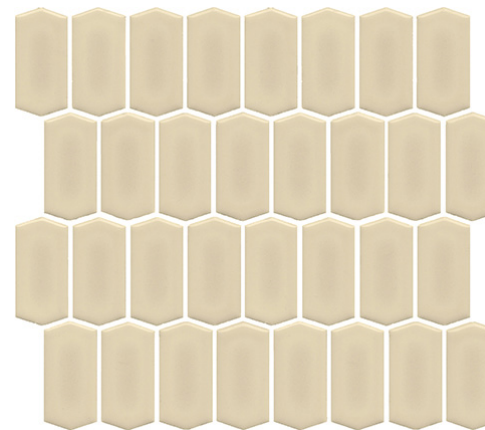

AESTHETIC QUALITIES: Polygon mosaic in modern colours

TECHNICAL DATA: See last page

VARIATION:

V1

Available in eleven colours and featuring modern, minimalistic tones, our new glazed porcelain SAVOY mosaics are a contemporary design on a classic shape.

Savoy

PRODUCT SPECIFICATIONS

SIZES	FINISHES	SLIP RATING	TILE EDGE
297x307mm	GLOSS	-	NON-RECTIFIED
297x307mm	MATT	-	NON-RECTIFIED

FORMATS

297x307mm sheet

WHITE MATT

WHITE GLOSS

FORGED IRON MATT

FORGED IRON GLOSS

Savoy

PRODUCT SPECIFICATIONS

SIZES	FINISHES	SLIP RATING	TILE EDGE
297x307mm	GLOSS	-	NON-RECTIFIED
297x307mm	MATT	-	NON-RECTIFIED

FORMATS

297x307mm sheet

CRYSTAL PINK GLOSS

PEARL BLUE GLOSS

ALMOND MILK GLOSS

GREY GLOSS

Savoy

PRODUCT SPECIFICATIONS

SIZES	FINISHES	SLIP RATING	TILE EDGE
297x307mm	GLOSS	-	NON-RECTIFIED
297x307mm	MATT	-	NON-RECTIFIED

FORMATS

297x307mm sheet

DARK BLUE GLOSS