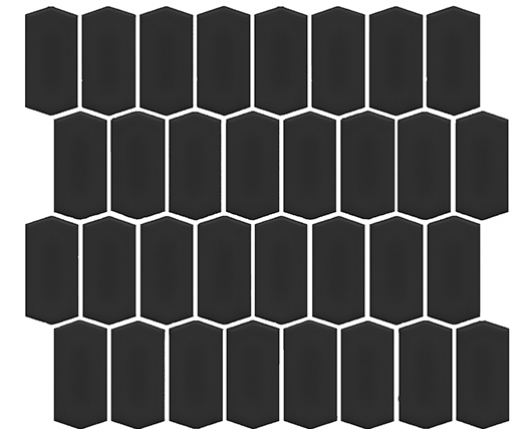

AESTHETIC QUALITIES: Polygon mosaic in modern colours

TECHNICAL DATA: See last page

VARIATION:

V1

Available in eleven colours and featuring modern, minimalistic tones, our new glazed porcelain SAVOY mosaics are a contemporary design on a classic shape.

Savoy

PRODUCT SPECIFICATIONS

SIZES	FINISHES	SLIP RATING	TILE EDGE
297x307mm	GLOSS	-	NON-RECTIFIED
297x307mm	MATT	-	NON-RECTIFIED

FORMATS

297x307mm sheet

WHITE MATT

WHITE GLOSS

FORGED IRON MATT

FORGED IRON GLOSS

Savoy

PRODUCT SPECIFICATIONS

SIZES	FINISHES	SLIP RATING	TILE EDGE
297x307mm	GLOSS	-	NON-RECTIFIED
297x307mm	MATT	-	NON-RECTIFIED

FORMATS

297x307mm sheet

CRYSTAL PINK GLOSS

PEARL BLUE GLOSS

ALMOND MILK GLOSS

GREY GLOSS

Savoy

PRODUCT SPECIFICATIONS

SIZES	FINISHES	SLIP RATING	TILE EDGE
297x307mm	GLOSS	-	NON-RECTIFIED
297x307mm	MATT	-	NON-RECTIFIED

FORMATS

297x307mm sheet

DARK BLUE GLOSS