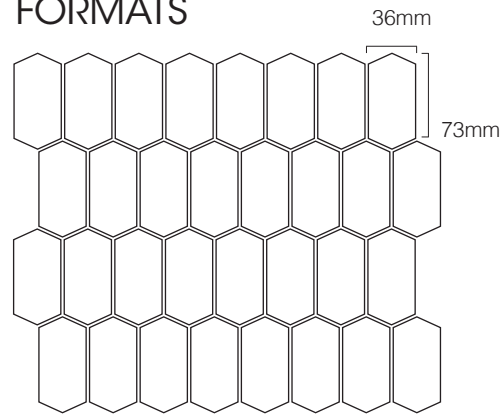

AESTHETIC QUALITIES: Polygon mosaic in modern colours

TECHNICAL DATA: See last page

VARIATION:

V1

Available in eleven colours and featuring modern, minimalistic tones, our new glazed porcelain SAVOY mosaics are a contemporary design on a classic shape.

Savoy

PRODUCT SPECIFICATIONS

SIZES	FINISHES	SLIP RATING	TILE EDGE
297x307mm	GLOSS	-	NON-RECTIFIED
297x307mm	MATT	-	NON-RECTIFIED

FORMATS

297x307mm sheet

WHITE MATT

WHITE GLOSS

FORGED IRON MATT

FORGED IRON GLOSS

Savoy

PRODUCT SPECIFICATIONS

SIZES	FINISHES	SLIP RATING	TILE EDGE
297x307mm	GLOSS	-	NON-RECTIFIED
297x307mm	MATT	-	NON-RECTIFIED

FORMATS

297x307mm sheet

CRYSTAL PINK GLOSS

PEARL BLUE GLOSS

ALMOND MILK GLOSS

GREY GLOSS

Savoy

PRODUCT SPECIFICATIONS

SIZES	FINISHES	SLIP RATING	TILE EDGE
297x307mm	GLOSS	-	NON-RECTIFIED
297x307mm	MATT	-	NON-RECTIFIED

FORMATS

297x307mm sheet

DARK BLUE GLOSS