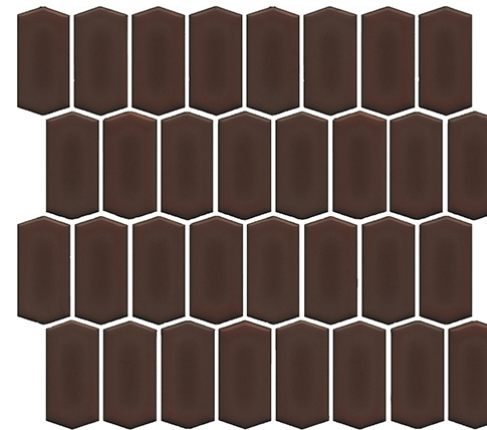

AESTHETIC QUALITIES: Polygon mosaic in modern colours

TECHNICAL DATA: See last page

VARIATION:

V1

Available in eleven colours and featuring modern, minimalistic tones, our new glazed porcelain SAVOY mosaics are a contemporary design on a classic shape.

FORGED IRON GLOSS

Savoy

PRODUCT SPECIFICATIONS

SIZES	FINISHES	SLIP RATING	TILE EDGE
297x307mm	GLOSS	-	NON-RECTIFIED
297x307mm	MATT	-	NON-RECTIFIED

FORMATS

297x307mm sheet

CRYSTAL PINK GLOSS

PEARL BLUE GLOSS

ALMOND MILK GLOSS

GREY GLOSS

Savoy

PRODUCT SPECIFICATIONS

SIZES	FINISHES	SLIP RATING	TILE EDGE
297x307mm	GLOSS	-	NON-RECTIFIED
297x307mm	MATT	-	NON-RECTIFIED

FORMATS

297x307mm sheet

DARK BLUE GLOSS

TEAL GLOSS

BITTER CHOCOLATE GLOSS

Savoy

Savoy