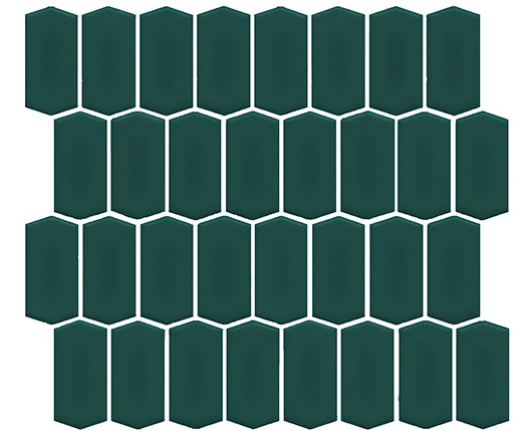

FORGED IRON GLOSS

Savoy

PRODUCT SPECIFICATIONS

SIZES	FINISHES	SLIP RATING	TILE EDGE
297x307mm	GLOSS	-	NON-RECTIFIED
297x307mm	MATT	-	NON-RECTIFIED

FORMATS

297x307mm sheet

CRYSTAL PINK GLOSS

PEARL BLUE GLOSS

ALMOND MILK GLOSS

GREY GLOSS

Savoy

PRODUCT SPECIFICATIONS

SIZES	FINISHES	SLIP RATING	TILE EDGE
297x307mm	GLOSS	-	NON-RECTIFIED
297x307mm	MATT	-	NON-RECTIFIED

FORMATS

297x307mm sheet

DARK BLUE GLOSS