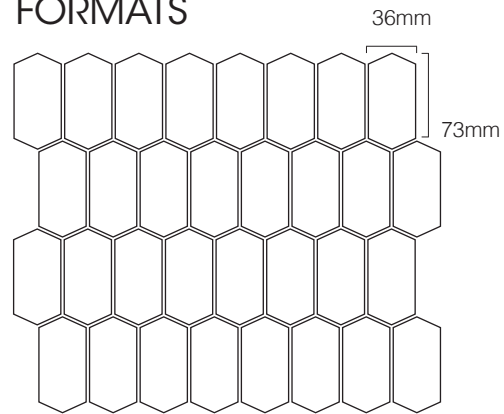

Savoy

PRODUCT SPECIFICATIONS

SIZES	FINISHES	SLIP RATING	TILE EDGE
297x307mm	GLOSS	-	NON-RECTIFIED
297x307mm	MATT	-	NON-RECTIFIED

FORMATS

297x307mm sheet

WHITE MATT

WHITE GLOSS

FORGED IRON MATT

FORGED IRON GLOSS

Savoy

PRODUCT SPECIFICATIONS

SIZES	FINISHES	SLIP RATING	TILE EDGE
297x307mm	GLOSS	-	NON-RECTIFIED
297x307mm	MATT	-	NON-RECTIFIED

FORMATS

297x307mm sheet

CRYSTAL PINK GLOSS

PEARL BLUE GLOSS

ALMOND MILK GLOSS

GREY GLOSS

Savoy

PRODUCT SPECIFICATIONS

SIZES	FINISHES	SLIP RATING	TILE EDGE
297x307mm	GLOSS	-	NON-RECTIFIED
297x307mm	MATT	-	NON-RECTIFIED

FORMATS

297x307mm sheet

DARK BLUE GLOSS