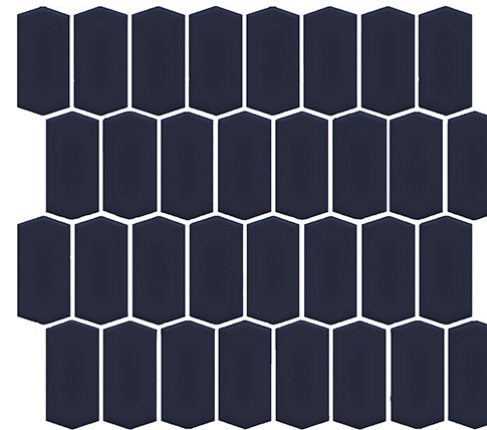

FORGED IRON GLOSS

Savoy

PRODUCT SPECIFICATIONS

SIZES	FINISHES	SLIP RATING	TILE EDGE
297x307mm	GLOSS	-	NON-RECTIFIED
297x307mm	MATT	-	NON-RECTIFIED

FORMATS

297x307mm sheet

CRYSTAL PINK GLOSS

PEARL BLUE GLOSS

ALMOND MILK GLOSS

GREY GLOSS

Savoy

PRODUCT SPECIFICATIONS

SIZES	FINISHES	SLIP RATING	TILE EDGE
297x307mm	GLOSS	-	NON-RECTIFIED
297x307mm	MATT	-	NON-RECTIFIED

FORMATS

297x307mm sheet

DARK BLUE GLOSS