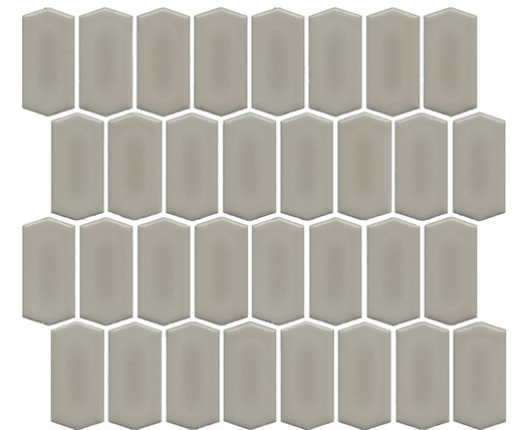

AESTHETIC QUALITIES: Polygon mosaic in modern colours

TECHNICAL DATA: See last page

VARIATION:

V1

Available in eleven colours and featuring modern, minimalistic tones, our new glazed porcelain SAVOY mosaics are a contemporary design on a classic shape.

Savoy

PRODUCT SPECIFICATIONS

SIZES	FINISHES	SLIP RATING	TILE EDGE
297x307mm	GLOSS	-	NON-RECTIFIED
297x307mm	MATT	-	NON-RECTIFIED

FORMATS

297x307mm sheet

WHITE MATT

WHITE GLOSS

FORGED IRON MATT

FORGED IRON GLOSS

Savoy

PRODUCT SPECIFICATIONS

SIZES	FINISHES	SLIP RATING	TILE EDGE
297x307mm	GLOSS	-	NON-RECTIFIED
297x307mm	MATT	-	NON-RECTIFIED

FORMATS

297x307mm sheet

CRYSTAL PINK GLOSS

PEARL BLUE GLOSS

ALMOND MILK GLOSS

GREY GLOSS

Savoy

PRODUCT SPECIFICATIONS

SIZES	FINISHES	SLIP RATING	TILE EDGE
297x307mm	GLOSS	-	NON-RECTIFIED
297x307mm	MATT	-	NON-RECTIFIED

FORMATS

297x307mm sheet

DARK BLUE GLOSS