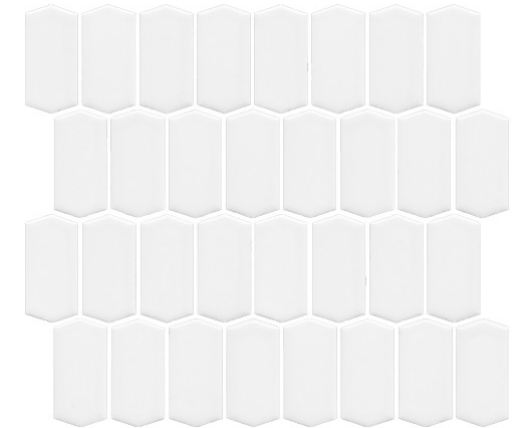

AESTHETIC QUALITIES: Polygon mosaic in modern colours

TECHNICAL DATA: See last page

VARIATION:

V1

Available in eleven colours and featuring modern, minimalistic tones, our new glazed porcelain SAVOY mosaics are a contemporary design on a classic shape.

Savoy

PRODUCT SPECIFICATIONS

SIZES	FINISHES	SLIP RATING	TILE EDGE
297x307mm	GLOSS	-	NON-RECTIFIED
297x307mm	MATT	-	NON-RECTIFIED

FORMATS

297x307mm sheet

WHITE MATT

WHITE GLOSS

FORGED IRON MATT

FORGED IRON GLOSS

Savoy

PRODUCT SPECIFICATIONS

SIZES	FINISHES	SLIP RATING	TILE EDGE
297x307mm	GLOSS	-	NON-RECTIFIED
297x307mm	MATT	-	NON-RECTIFIED

FORMATS

297x307mm sheet

CRYSTAL PINK GLOSS

PEARL BLUE GLOSS

ALMOND MILK GLOSS

GREY GLOSS

Savoy

PRODUCT SPECIFICATIONS

SIZES	FINISHES	SLIP RATING	TILE EDGE
297x307mm	GLOSS	-	NON-RECTIFIED
297x307mm	MATT	-	NON-RECTIFIED

FORMATS

297x307mm sheet

DARK BLUE GLOSS