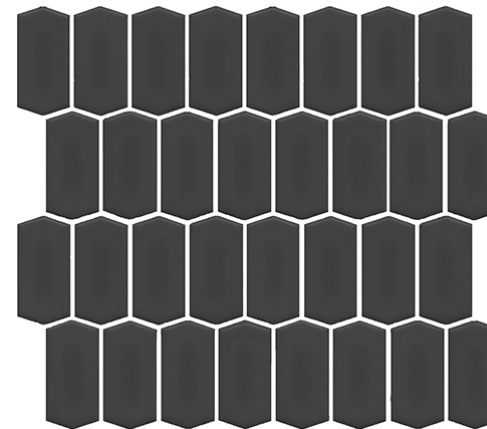

AESTHETIC QUALITIES: Polygon mosaic in modern colours

TECHNICAL DATA: See last page

VARIATION:

V1

Available in eleven colours and featuring modern, minimalistic tones, our new glazed porcelain SAVOY mosaics are a contemporary design on a classic shape.

Savoy

PRODUCT SPECIFICATIONS

SIZES	FINISHES	SLIP RATING	TILE EDGE
297x307mm	GLOSS	-	NON-RECTIFIED
297x307mm	MATT	-	NON-RECTIFIED

FORMATS

297x307mm sheet

WHITE MATT

WHITE GLOSS

FORGED IRON MATT

FORGED IRON GLOSS

Savoy

PRODUCT SPECIFICATIONS

SIZES	FINISHES	SLIP RATING	TILE EDGE
297x307mm	GLOSS	-	NON-RECTIFIED
297x307mm	MATT	-	NON-RECTIFIED

FORMATS

297x307mm sheet

CRYSTAL PINK GLOSS

PEARL BLUE GLOSS

ALMOND MILK GLOSS

GREY GLOSS

Savoy

PRODUCT SPECIFICATIONS

SIZES	FINISHES	SLIP RATING	TILE EDGE
297x307mm	GLOSS	-	NON-RECTIFIED
297x307mm	MATT	-	NON-RECTIFIED

FORMATS

297x307mm sheet

DARK BLUE GLOSS