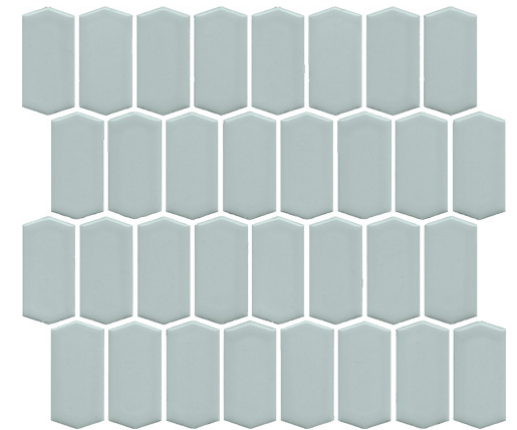

AESTHETIC QUALITIES: Polygon mosaic in modern colours

TECHNICAL DATA: See last page

VARIATION:

V1

Available in eleven colours and featuring modern, minimalistic tones, our new glazed porcelain SAVOY mosaics are a contemporary design on a classic shape.

Savoy

PRODUCT SPECIFICATIONS

SIZES	FINISHES	SLIP RATING	TILE EDGE
297x307mm	GLOSS	-	NON-RECTIFIED
297x307mm	MATT	-	NON-RECTIFIED

FORMATS

297x307mm sheet

WHITE MATT

WHITE GLOSS

FORGED IRON MATT

FORGED IRON GLOSS

Savoy

PRODUCT SPECIFICATIONS

SIZES	FINISHES	SLIP RATING	TILE EDGE
297x307mm	GLOSS	-	NON-RECTIFIED
297x307mm	MATT	-	NON-RECTIFIED

FORMATS

297x307mm sheet

CRYSTAL PINK GLOSS

PEARL BLUE GLOSS

ALMOND MILK GLOSS

GREY GLOSS

Savoy

PRODUCT SPECIFICATIONS

SIZES	FINISHES	SLIP RATING	TILE EDGE
297x307mm	GLOSS	-	NON-RECTIFIED
297x307mm	MATT	-	NON-RECTIFIED

FORMATS

297x307mm sheet

DARK BLUE GLOSS