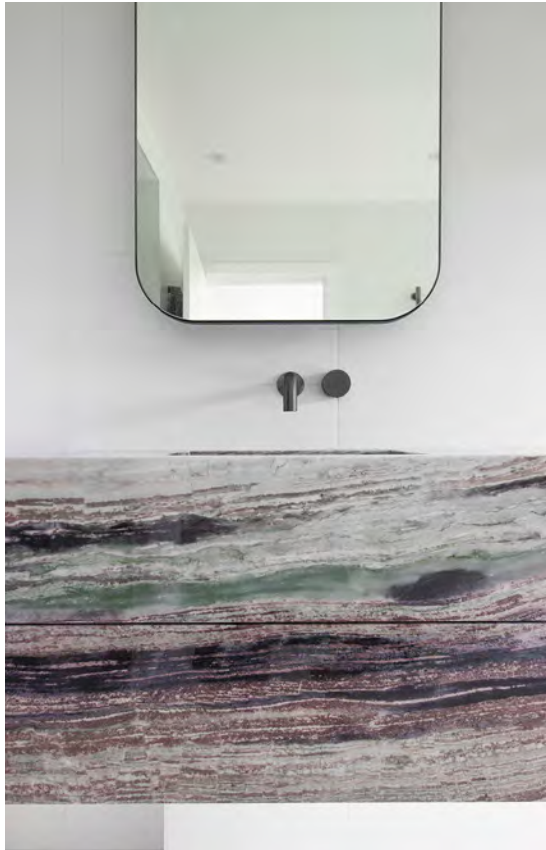

Natural Stone Slabs

PRODUCT SPECIFICATIONS

SIZES	FINISHES	TILE EDGE
20mm RANDOM SLAB	POLISH	RECTIFIED