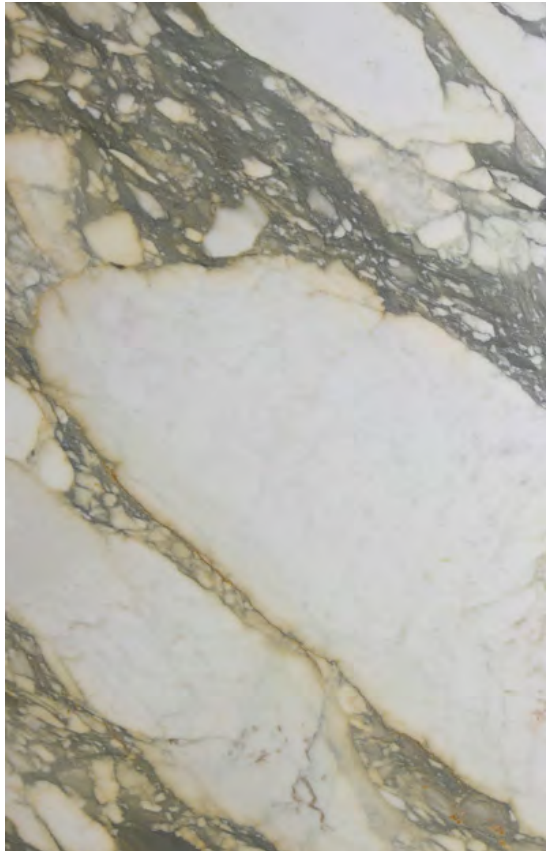

CALACUTTA ANTICO MARBLE

Natural Stone Slabs

PRODUCT SPECIFICATIONS

| SIZES | FINISHES | TILE EDGE |
|------------------|----------|-----------|
| 20mm RANDOM SLAB | HONED | RECTIFIED |

CALACUTTA MACCHIA NERO MARBLE HONED