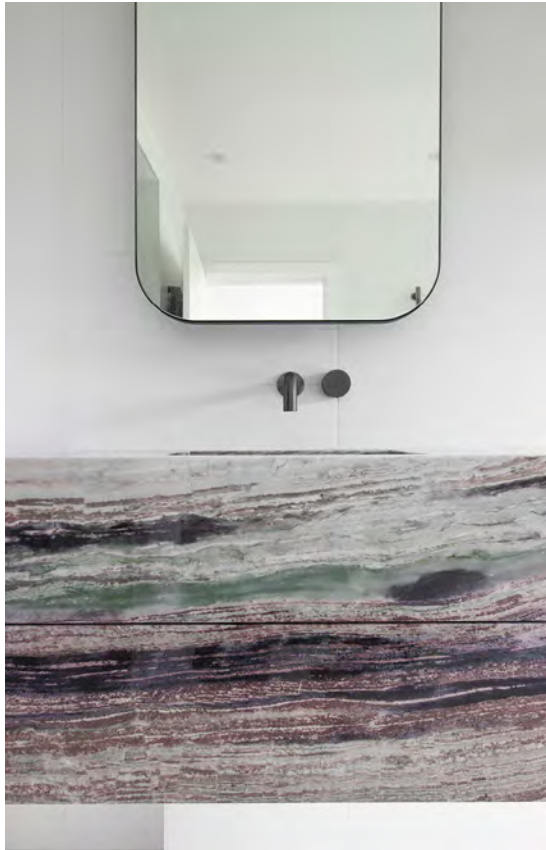

ROSSO LEVANTO MARBLE HONED

Natural Stone Slabs

PRODUCT SPECIFICATIONS

| SIZES | FINISHES | TILE EDGE |
|------------------|----------|-----------|
| 20mm RANDOM SLAB | POLISH | RECTIFIED |

RUBY MARBLE POLISH