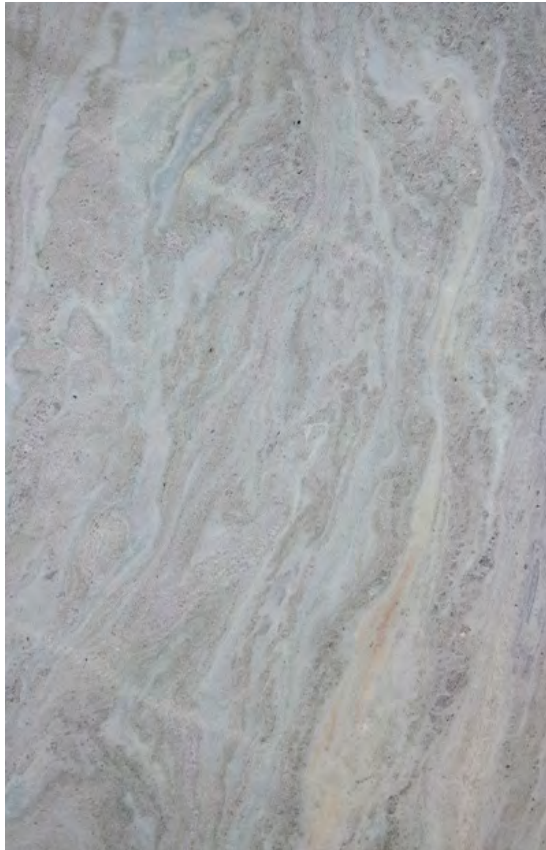

Natural Stone Slabs

PRODUCT SPECIFICATIONS

SIZES	FINISHES	TILE EDGE
20mm RANDOM SLAB	POLISH	RECTIFIED