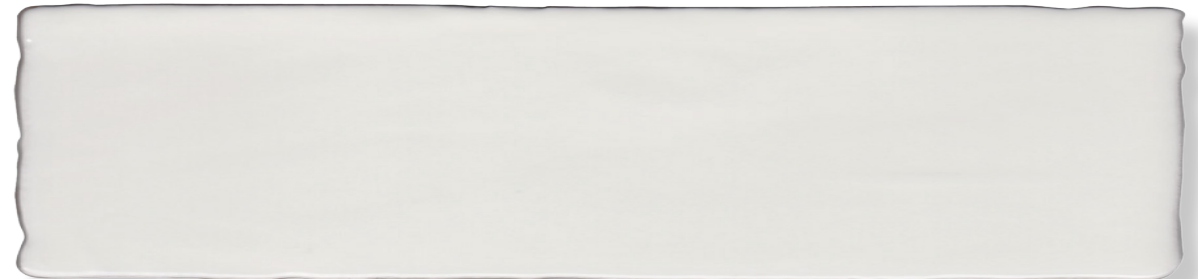

Raw Subway

PRODUCT SPECIFICATIONS

SIZES	FINISHES	TILE EDGE
75x150mm	GLOSS	NON-RECTIFIED
75x150mm	MATT	NON-RECTIFIED
75x300mm	GLOSS	NON-RECTIFIED
75x300mm	MATT	NON-RECTIFIED

FORMATS