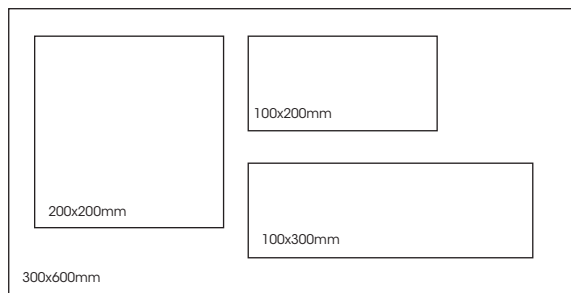

Basics

PRODUCT SPECIFICATIONS

SIZES	FINISHES	TILE EDGE
50x50mm	MATT	NON-RECTIFIED
100x100mm	MATT	NON-RECTIFIED
75x150mm	MATT	NON-RECTIFIED
100x200mm	MATT	NON-RECTIFIED
100x300mm	MATT	NON-RECTIFIED
300x600mm	MATT	NON-RECTIFIED
50x50mm	GLOSS	NON-RECTIFIED
100x100mm	GLOSS	NON-RECTIFIED
75x150mm	GLOSS	NON-RECTIFIED
100x200mm	GLOSS	NON-RECTIFIED
200x200mm	GLOSS	NON-RECTIFIED
100x300mm	GLOSS	NON-RECTIFIED
200x600mm	GLOSS	NON-RECTIFIED
300x600mm	GLOSS	NON-RECTIFIED

*Please note - Not all colours available in some sizes/finishes.
Please check our website and pricelist for confirmation

FORMATS