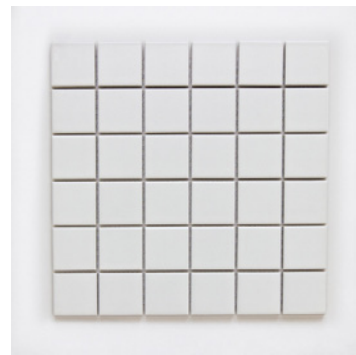

FINISHES/USAGE: Matt and Gloss/Wall only

AESTHETIC QUALITIES: Clean monochrome scheme

TECHNICAL INFO: More info located on last page

VARIATION:

V1

Basics is our collection of white and black ceramic wall tiles.

***Please note** - Not all colours available in some sizes/finishes.
 Please check our website and pricelist for confirmation

FORMATS

NON-RECTIFIED MOSAICS

BASICS GLACIER WHITE MATT

BASICS GLACIER WHITE GLOSS

BASICS OFF-WHITE MATT

BASICS OFF-WHITE GLOSS

BASICS GLACIER WHITE MATT

BASICS GLACIER WHITE GLOSS

BASICS OFF-WHITE MATT

BASICS OFF-WHITE GLOSS

Basics

Basics