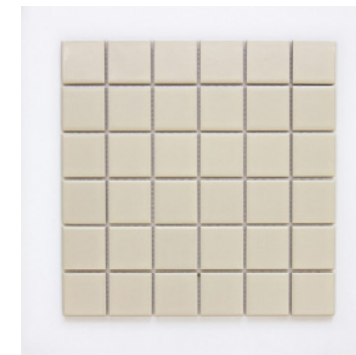

FINISHES/USAGE: Matt and Gloss/Wall only

AESTHETIC QUALITIES: Clean monochrome scheme

TECHNICAL INFO: More info located on last page

VARIATION:

V1

Basics is our collection of white and black ceramic wall tiles.

BASICS OFF-WHITE MATT

BASICS OFF-WHITE GLOSS

BASICS GLACIER WHITE MATT

BASICS GLACIER WHITE GLOSS

BASICS OFF-WHITE MATT

BASICS OFF-WHITE GLOSS

Basics

Basics