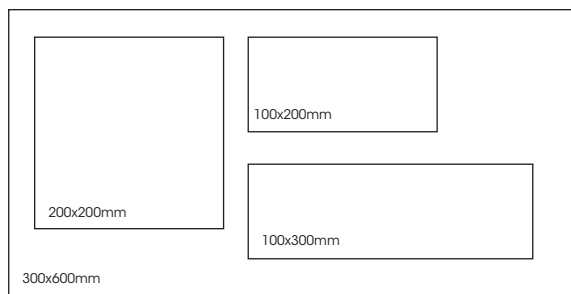

Basics

PRODUCT SPECIFICATIONS

SIZES	FINISHES	TILE EDGE
50x50mm	MATT	NON-RECTIFIED
100x100mm	MATT	NON-RECTIFIED
75x150mm	MATT	NON-RECTIFIED
100x200mm	MATT	NON-RECTIFIED
100x300mm	MATT	NON-RECTIFIED
300x600mm	MATT	NON-RECTIFIED
50x50mm	GLOSS	NON-RECTIFIED
100x100mm	GLOSS	NON-RECTIFIED
75x150mm	GLOSS	NON-RECTIFIED
100x200mm	GLOSS	NON-RECTIFIED
200x200mm	GLOSS	NON-RECTIFIED
100x300mm	GLOSS	NON-RECTIFIED
200x600mm	GLOSS	NON-RECTIFIED
300x600mm	GLOSS	NON-RECTIFIED

*Please note - Not all colours available in some sizes/finishes.
Please check our website and pricelist for confirmation

FORMATS