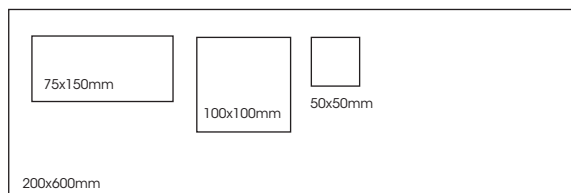

Basics

PRODUCT SPECIFICATIONS

SIZES	FINISHES	TILE EDGE
50x50mm	MATT	NON-RECTIFIED
100x100mm	MATT	NON-RECTIFIED
75x150mm	MATT	NON-RECTIFIED
100x200mm	MATT	NON-RECTIFIED
100x300mm	MATT	NON-RECTIFIED
300x600mm	MATT	NON-RECTIFIED
50x50mm	GLOSS	NON-RECTIFIED
100x100mm	GLOSS	NON-RECTIFIED
75x150mm	GLOSS	NON-RECTIFIED
100x200mm	GLOSS	NON-RECTIFIED
200x200mm	GLOSS	NON-RECTIFIED
100x300mm	GLOSS	NON-RECTIFIED
200x600mm	GLOSS	NON-RECTIFIED
300x600mm	GLOSS	NON-RECTIFIED

*Please note - Not all colours available in some sizes/finishes.
Please check our website and pricelist for confirmation

FORMATS